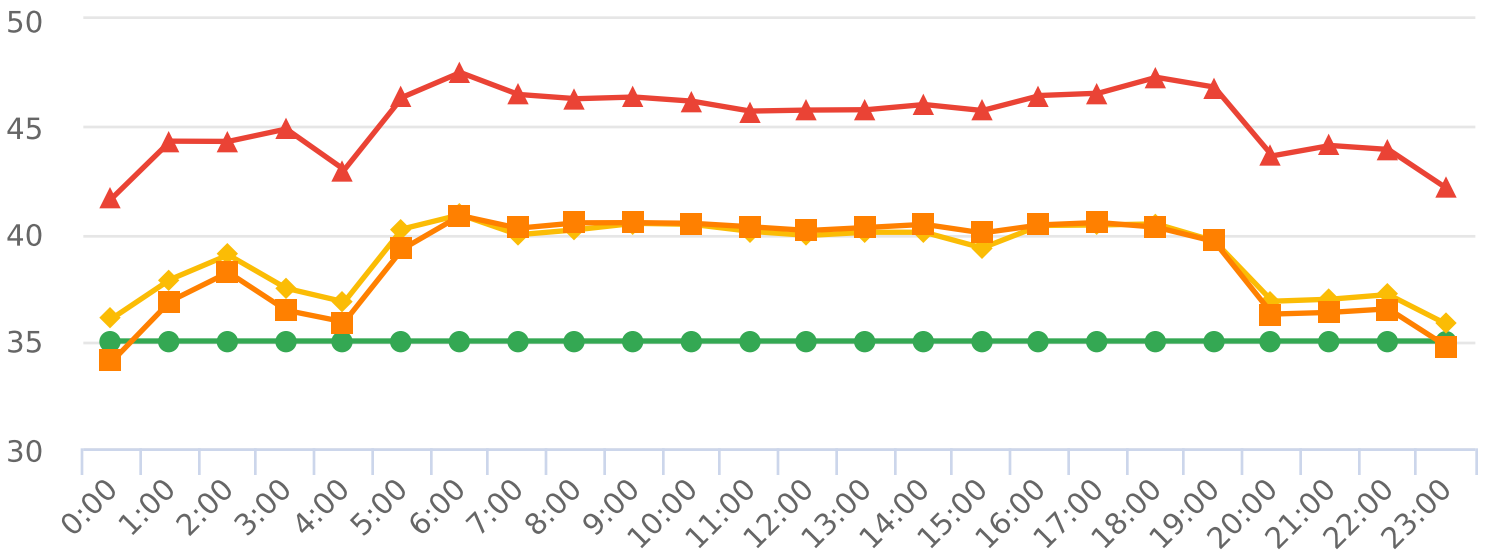

Start: 2024-02-15
 End: 2024-06-22
 Times: 0:00:00-23:59:59

Violation Threshold: Speed Limit + 10
 Speed Range: 1 to 150

Overall Summary

Total Days of Data: 129
 Speed Limit: 35
 Average Speed: 39.91
 50th Percentile Speed: 40.02
 85th Percentile Speed: 46.04
 Pace Speed Range: 35-45

Minimum Speed: 5
 Maximum Speed: 91
 Display Mode: Dependent Messages, Single
 Average Volume per Day: 4493.4
 Total Volume: 579652

● **Violators**
 ● **Inside Threshold**
 ● **Compliant**
 ● **Vehicles Slowed**
 ● **Other**

● **Speed Limit**
 ◆ **Average Speed**
 ■ **50% Speed**
 ▲ **85% Speed**

Extended Speed Summary

917 Main Street NorthBound, NB

Start: 2024-02-15

End: 2024-06-22

Times: 0:00:00-23:59:59

Violation Threshold: Speed Limit + 10