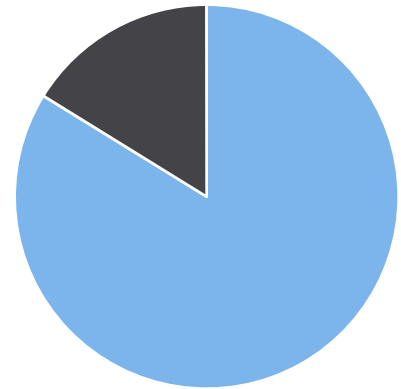

Start: 2024-02-15
 End: 2024-06-22
 Times: 0:00:00-23:59:59

Violation Threshold: Speed Limit + 10
 Speed Range: 1 to 150

Overall Summary

Total Days of Data: 129
 Speed Limit: 35
 Average Speed: 39.91
 50th Percentile Speed: 40.02
 85th Percentile Speed: 46.04
 Pace Speed Range: 35-45

Minimum Speed: 5
 Maximum Speed: 91
 Display Mode: Dependent Messages, Single
 Average Volume per Day: 4493.4
 Total Volume: 579652

● **Violators**
 ● **Inside Threshold**
 ● **Compliant**
 ● **Vehicles Slowed**
 ● **Other**