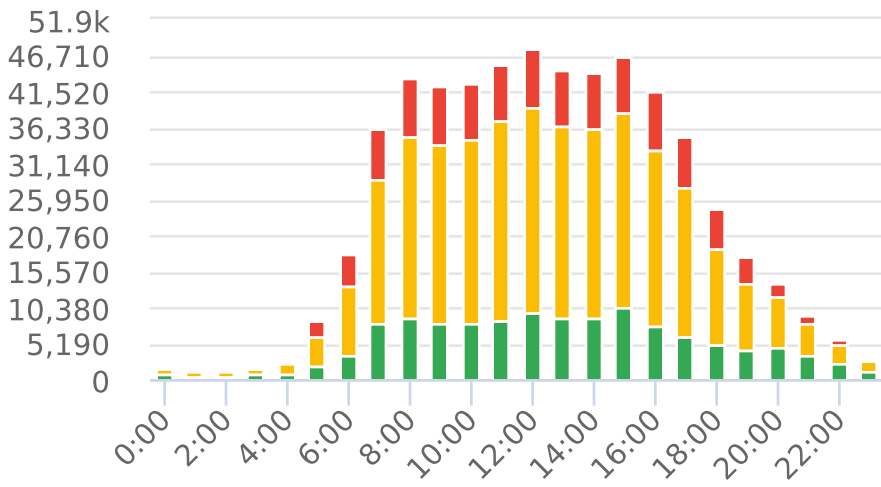

Start: 2024-02-15
 End: 2024-06-22
 Times: 0:00:00-23:59:59

Violation Threshold: Speed Limit + 10
 Speed Range: 1 to 150

Overall Summary

Total Days of Data: 129
 Speed Limit: 35
 Average Speed: 39.91
 50th Percentile Speed: 40.02
 85th Percentile Speed: 46.04
 Pace Speed Range: 35-45

Minimum Speed: 5
 Maximum Speed: 91
 Display Mode: Dependent Messages, Single
 Average Volume per Day: 4493.4
 Total Volume: 579652

● **Violators**
 ● **Inside Threshold**
 ● **Compliant**
 ● **Vehicles Slowed**
 ● **Other**

● **Speed Limit**
 ◆ **Average Speed**
 ■ **50% Speed**
 ▲ **85% Speed**

Extended Speed Summary

917 Main Street NorthBound, NB

Start: 2024-02-15

End: 2024-06-22

Times: 0:00:00-23:59:59

Violation Threshold: Speed Limit + 10