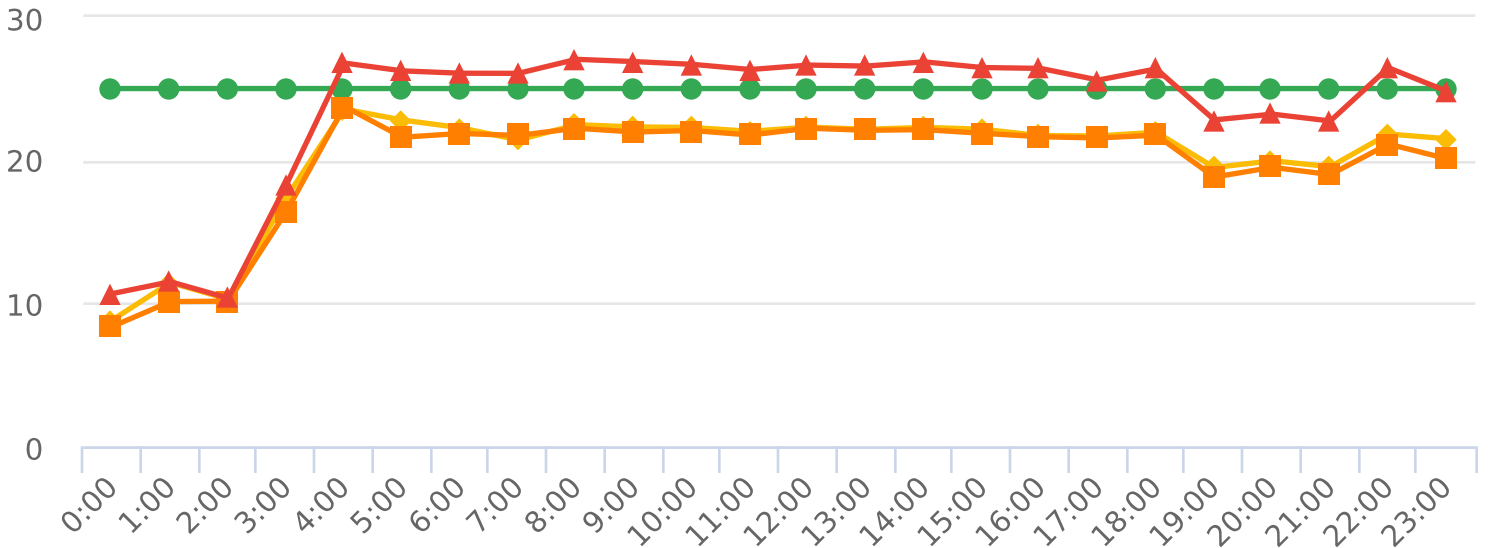

Extended Speed Summary

Taconic ave @ Barrington pl, SB

Start: 2023-11-16
 End: 2023-12-14
 Times: 0:00:00-23:59:59

Violation Threshold: Speed Limit + 10
 Speed Range: 1 to 150

Overall Summary

Total Days of Data: 29
 Speed Limit: 25
 Average Speed: 21.87
 50th Percentile Speed: 21.66
 85th Percentile Speed: 26.18
 Pace Speed Range: 17-27

Minimum Speed: 5
 Maximum Speed: 47
 Display Mode: Dependent Messages
 Average Volume per Day: 1079.0
 Total Volume: 31290

● Violators ● Inside Threshold ● Compliant

● Vehicles Slowed ● Other

● Speed Limit ● Average Speed ● 50% Speed ● 85% Speed