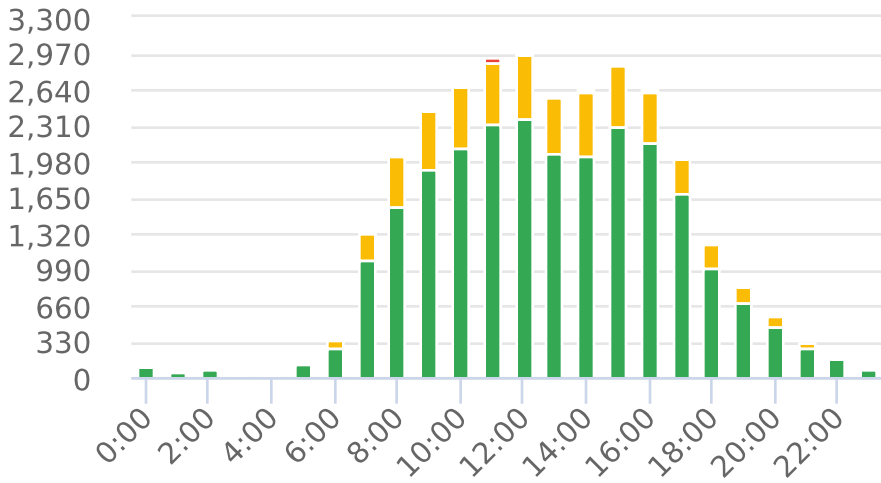

Extended Speed Summary

Taconic ave @ Barrington pl, SB

Start: 2023-11-16
 End: 2023-12-14
 Times: 0:00:00-23:59:59

Violation Threshold: Speed Limit + 10
 Speed Range: 1 to 150

Overall Summary

Total Days of Data: 29
 Speed Limit: 25
 Average Speed: 21.87
 50th Percentile Speed: 21.66
 85th Percentile Speed: 26.18
 Pace Speed Range: 17-27

Minimum Speed: 5
 Maximum Speed: 47
 Display Mode: Dependent Messages
 Average Volume per Day: 1079.0
 Total Volume: 31290

● Violators ● Inside Threshold ● Compliant

● Vehicles Slowed ● Other

● Speed Limit ● Average Speed ● 50% Speed ● 85% Speed