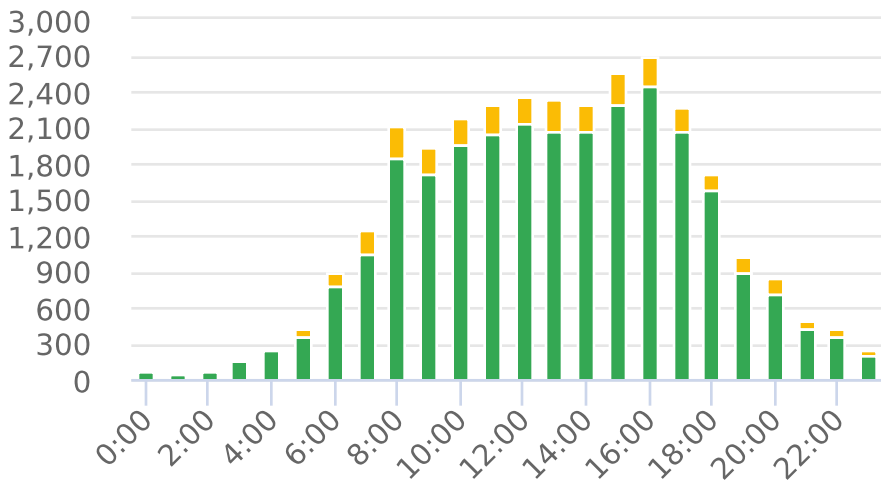

Start: 2023-12-02
 End: 2024-01-05
 Times: 0:00:00-23:59:59

Violation Threshold: Speed Limit + 10
 Speed Range: 1 to 150

Overall Summary

Total Days of Data: 35
 Speed Limit: 25
 Average Speed: 15.67
 50th Percentile Speed: 14.47
 85th Percentile Speed: 23.38
 Pace Speed Range: 8-18

Minimum Speed: 5
 Maximum Speed: 124
 Display Mode: Dependent Messages
 Average Volume per Day: 883.0
 Total Volume: 30906

● Violators ● Inside Threshold ● Compliant ● Vehicles Slowed
 ● Other

● Speed Limit ● Average Speed ● 50% Speed ● 85% Speed