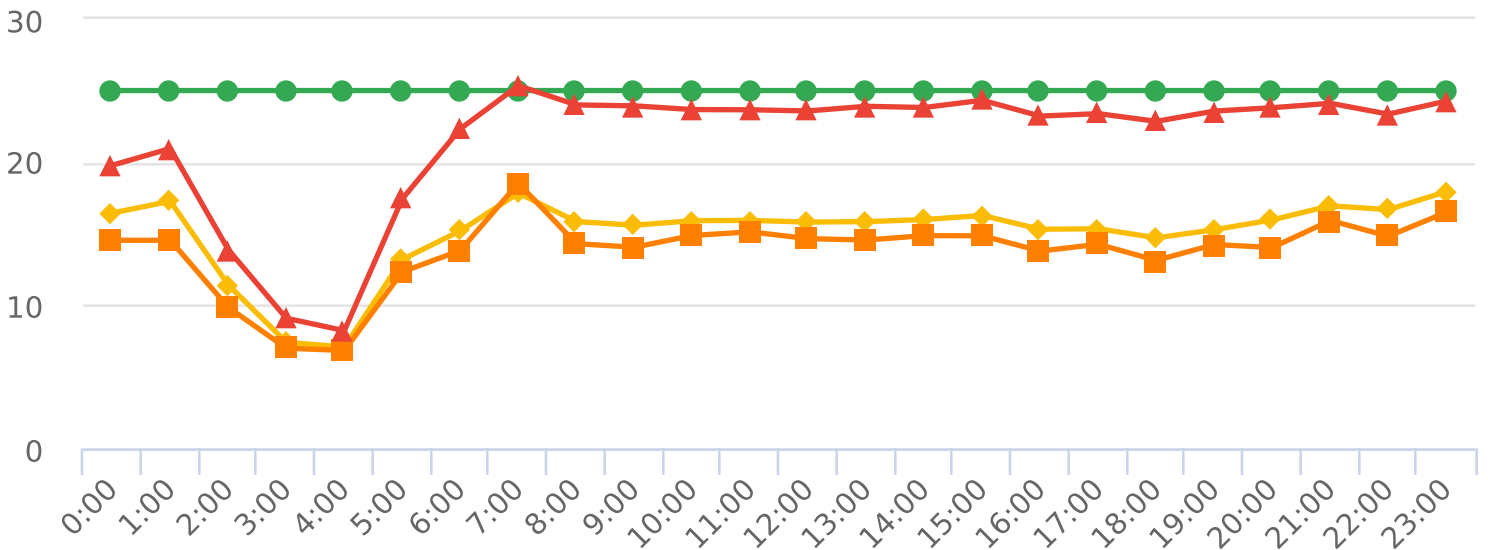

Start: 2023-12-02
 End: 2024-01-05
 Times: 0:00:00-23:59:59

Violation Threshold: Speed Limit + 10
 Speed Range: 1 to 150

Overall Summary

Total Days of Data: 35
 Speed Limit: 25
 Average Speed: 15.67
 50th Percentile Speed: 14.47
 85th Percentile Speed: 23.38
 Pace Speed Range: 8-18

Minimum Speed: 5
 Maximum Speed: 124
 Display Mode: Dependent Messages
 Average Volume per Day: 883.0
 Total Volume: 30906

● Violators ● Inside Threshold ● Compliant ● Vehicles Slowed
 ● Other

● Speed Limit ● Average Speed ● 50% Speed ● 85% Speed