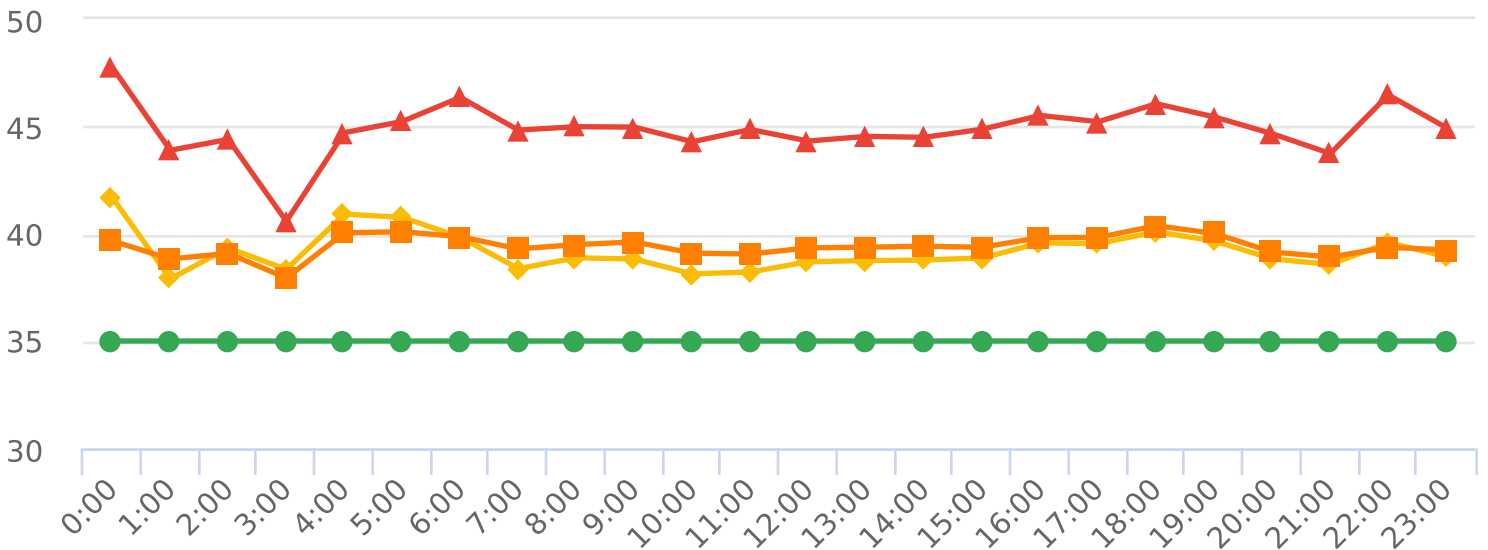

Start: 2023-05-24  
 End: 2023-06-19  
 Times: 0:00:00-23:59:59

Violation Threshold: Speed Limit + 10  
 Speed Range: 1 to 150

## Overall Summary

Total Days of Data: 27  
 Speed Limit: 35  
 Average Speed: 38.95  
 50th Percentile Speed: 39.49  
 85th Percentile Speed: 44.91  
 Pace Speed Range: 35-45

Minimum Speed: 5  
 Maximum Speed: 99  
 Display Mode: Dependent Messages  
 Average Volume per Day: 2699.2  
 Total Volume: 72878

● Violators    ● Inside Threshold    ● Compliant    ● Vehicles Slowed    ● Other

● Speed Limit    ● Average Speed    ● 50% Speed    ● 85% Speed

Start: 2023-05-24

End: 2023-06-19

Times: 0:00:00-23:59:59

Violation Threshold: Speed Limit + 10