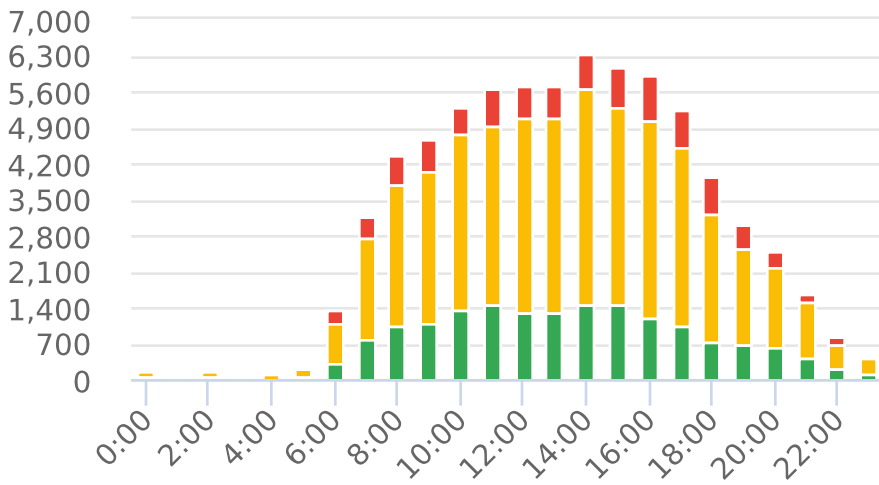

Start: 2023-05-24  
 End: 2023-06-19  
 Times: 0:00:00-23:59:59

Violation Threshold: Speed Limit + 10  
 Speed Range: 1 to 150

## Overall Summary

Total Days of Data: 27  
 Speed Limit: 35  
 Average Speed: 38.95  
 50th Percentile Speed: 39.49  
 85th Percentile Speed: 44.91  
 Pace Speed Range: 35-45

Minimum Speed: 5  
 Maximum Speed: 99  
 Display Mode: Dependent Messages  
 Average Volume per Day: 2699.2  
 Total Volume: 72878

● Violators    ● Inside Threshold    ● Compliant    ● Vehicles Slowed    ● Other

● Speed Limit    ● Average Speed    ● 50% Speed    ● 85% Speed

Start: 2023-05-24

End: 2023-06-19

Times: 0:00:00-23:59:59

Violation Threshold: Speed Limit + 10