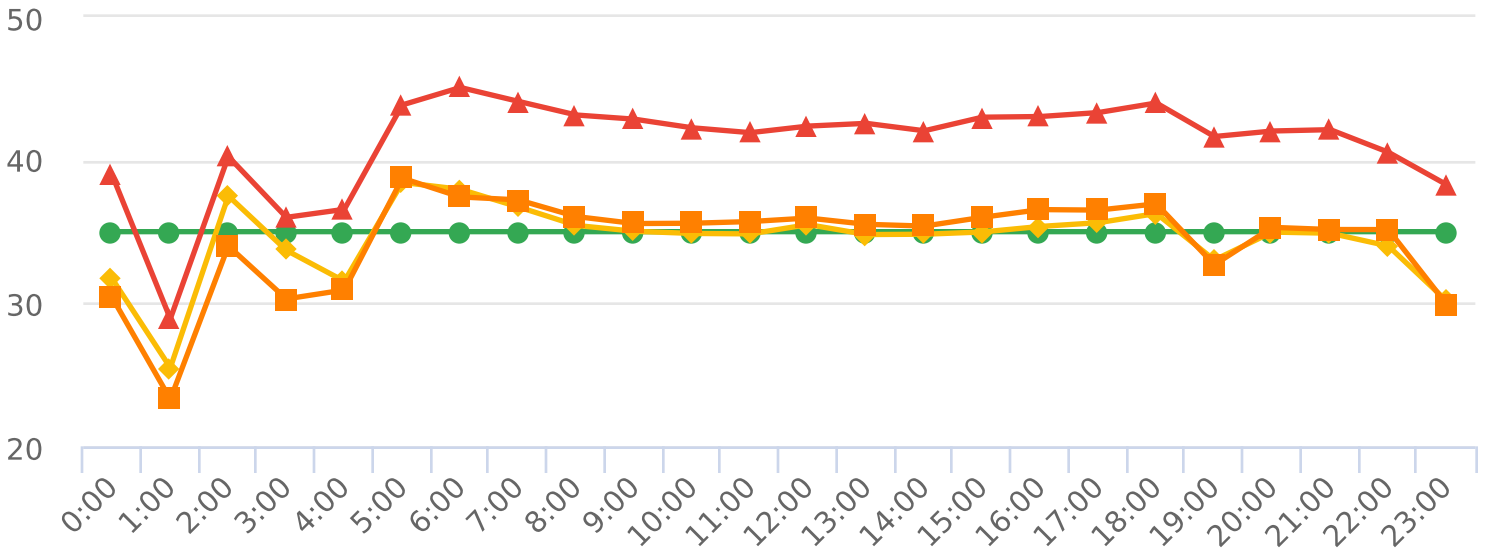

Start: 2023-06-19  
 End: 2023-07-07  
 Times: 0:00:00-23:59:59

Violation Threshold: Speed Limit + 10  
 Speed Range: 1 to 150

## Overall Summary

Total Days of Data: 19  
 Speed Limit: 35  
 Average Speed: 35.18  
 50th Percentile Speed: 35.81  
 85th Percentile Speed: 42.67  
 Pace Speed Range: 31-41

Minimum Speed: 5  
 Maximum Speed: 73  
 Display Mode: Dependent Messages  
 Average Volume per Day: 1532.2  
 Total Volume: 29111

● Violators    ● Inside Threshold    ● Compliant    ● Vehicles Slowed    ● Other

● Speed Limit    ● Average Speed    ● 50% Speed    ● 85% Speed

Start: 2023-06-19

End: 2023-07-07

Times: 0:00:00-23:59:59

Violation Threshold: Speed Limit + 10