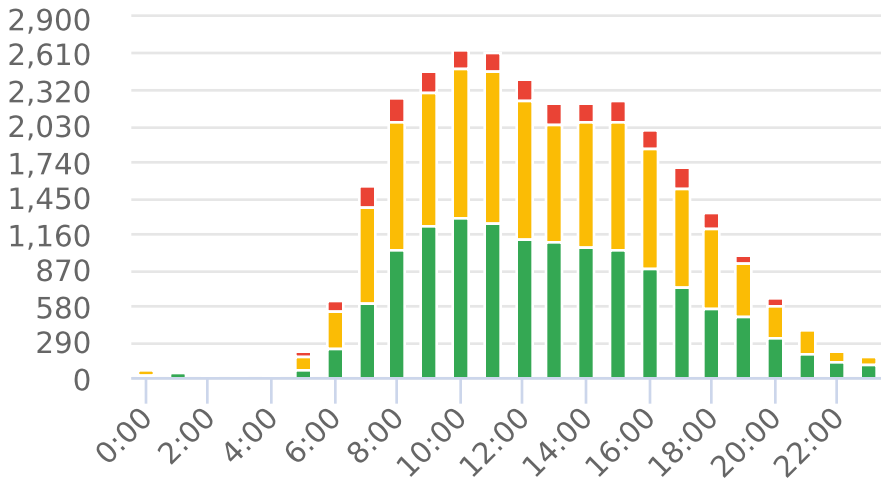

Start: 2023-06-19  
 End: 2023-07-07  
 Times: 0:00:00-23:59:59

Violation Threshold: Speed Limit + 10  
 Speed Range: 1 to 150

## Overall Summary

Total Days of Data: 19  
 Speed Limit: 35  
 Average Speed: 35.18  
 50th Percentile Speed: 35.81  
 85th Percentile Speed: 42.67  
 Pace Speed Range: 31-41

Minimum Speed: 5  
 Maximum Speed: 73  
 Display Mode: Dependent Messages  
 Average Volume per Day: 1532.2  
 Total Volume: 29111

● Violators    ● Inside Threshold    ● Compliant    ● Vehicles Slowed    ● Other

● Speed Limit    ● Average Speed    ● 50% Speed    ● 85% Speed

Start: 2023-06-19

End: 2023-07-07

Times: 0:00:00-23:59:59

Violation Threshold: Speed Limit + 10