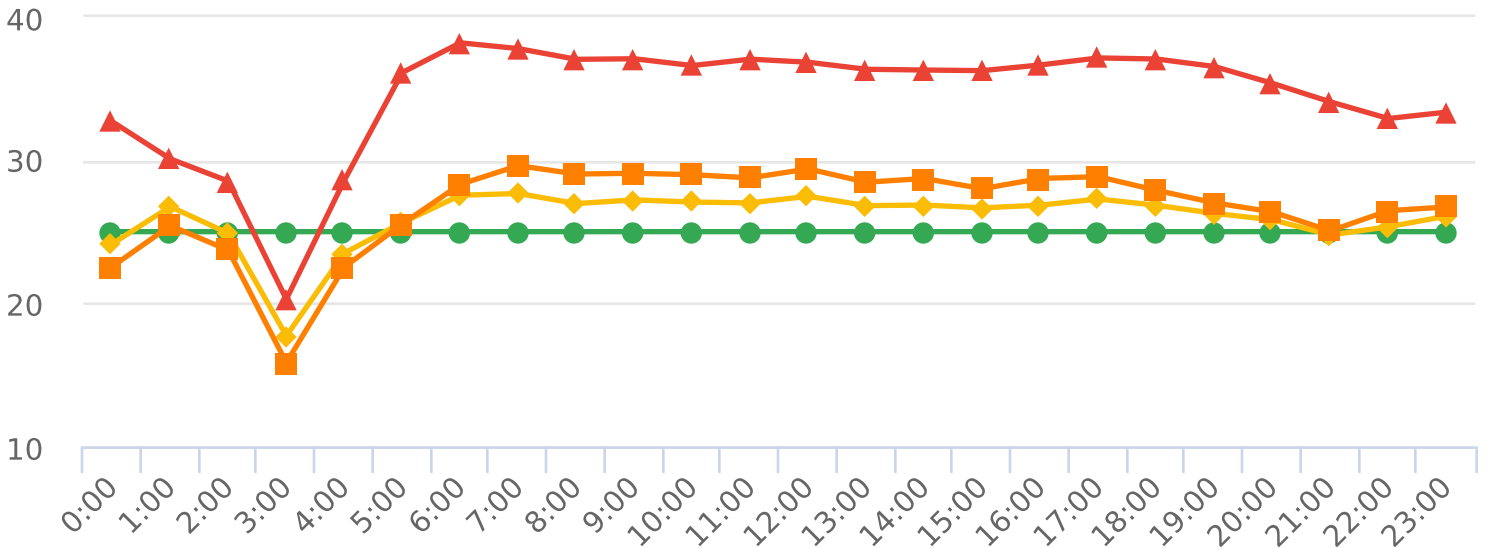

Start: 2023-07-01
 End: 2023-07-19
 Times: 0:00:00-23:59:59

Violation Threshold: Speed Limit + 10
 Speed Range: 1 to 150

Overall Summary

Total Days of Data: 19
 Speed Limit: 25
 Average Speed: 26.85
 50th Percentile Speed: 28.42
 85th Percentile Speed: 36.5
 Pace Speed Range: 26-36

Minimum Speed: 5
 Maximum Speed: 69
 Display Mode: Dependent Messages
 Average Volume per Day: 1681.8
 Total Volume: 31954

● Violators ● Inside Threshold ● Compliant ● Vehicles Slowed
 ● Other

● Speed Limit ● Average Speed ● 50% Speed ● 85% Speed