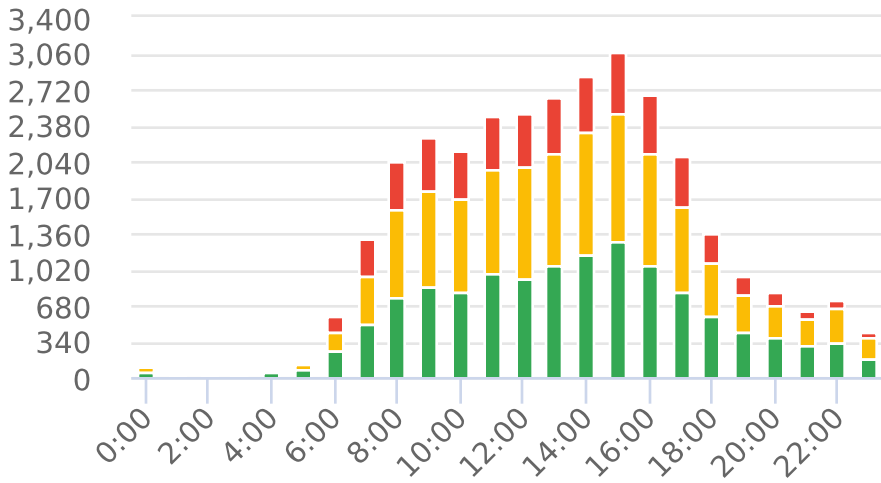

Start: 2023-07-01
 End: 2023-07-19
 Times: 0:00:00-23:59:59

Violation Threshold: Speed Limit + 10
 Speed Range: 1 to 150

Overall Summary

Total Days of Data: 19
 Speed Limit: 25
 Average Speed: 26.85
 50th Percentile Speed: 28.42
 85th Percentile Speed: 36.5
 Pace Speed Range: 26-36

Minimum Speed: 5
 Maximum Speed: 69
 Display Mode: Dependent Messages
 Average Volume per Day: 1681.8
 Total Volume: 31954

● Violators ● Inside Threshold ● Compliant ● Vehicles Slowed
 ● Other

● Speed Limit ● Average Speed ● 50% Speed ● 85% Speed