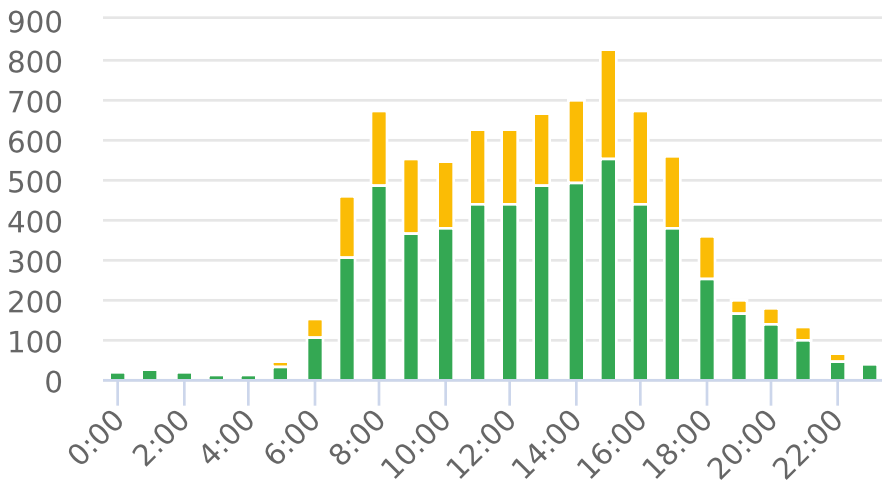

Start: 2023-10-09
 End: 2023-10-15
 Times: 0:00:00-23:59:59

Violation Threshold: Speed Limit + 10
 Speed Range: 1 to 150

Overall Summary

Total Days of Data: 7
 Speed Limit: 40
 Average Speed: 36.24
 50th Percentile Speed: 37.65
 85th Percentile Speed: 42.52
 Pace Speed Range: 34-44

Minimum Speed: 5
 Maximum Speed: 69
 Display Mode: Dependent Messages
 Average Volume per Day: 1179.1
 Total Volume: 8254

● Violators ● Inside Threshold ● Compliant ● Vehicles Slowed ● Other

● Speed Limit ◆ Average Speed ■ 50% Speed ▲ 85% Speed