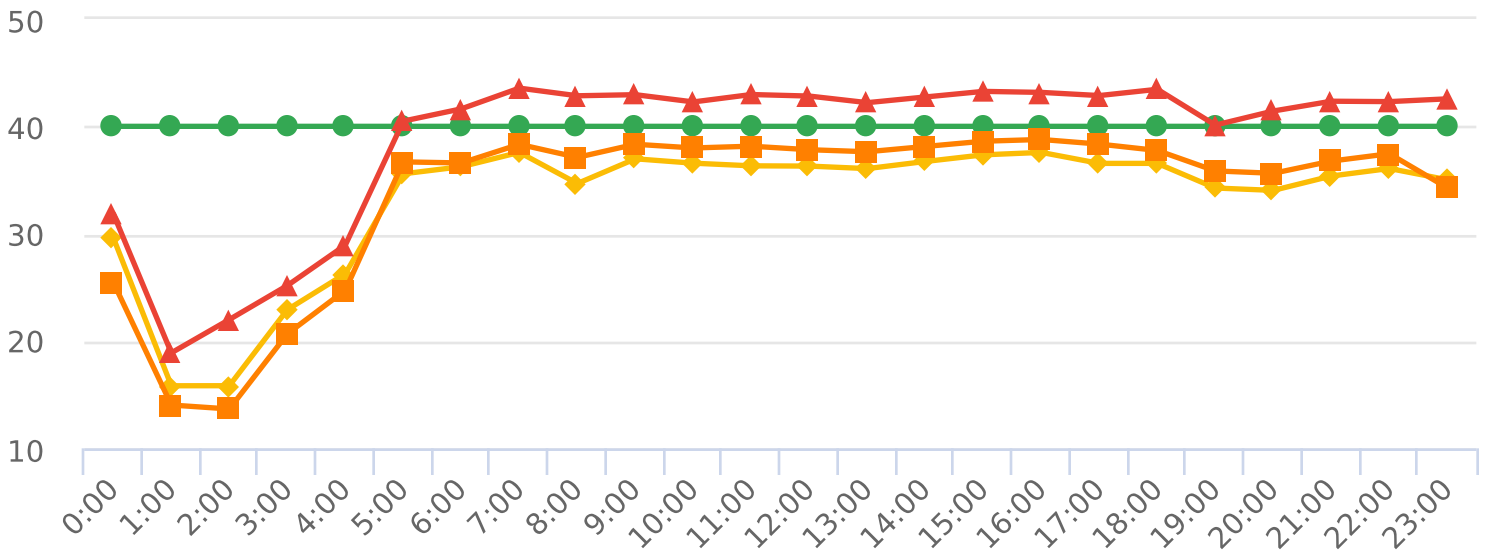

Start: 2023-10-09
 End: 2023-10-15
 Times: 0:00:00-23:59:59

Violation Threshold: Speed Limit + 10
 Speed Range: 1 to 150

Overall Summary

Total Days of Data: 7
 Speed Limit: 40
 Average Speed: 36.24
 50th Percentile Speed: 37.65
 85th Percentile Speed: 42.52
 Pace Speed Range: 34-44

Minimum Speed: 5
 Maximum Speed: 69
 Display Mode: Dependent Messages
 Average Volume per Day: 1179.1
 Total Volume: 8254

● Violators ● Inside Threshold ● Compliant ● Vehicles Slowed ● Other

● Speed Limit ◆ Average Speed ■ 50% Speed ▲ 85% Speed