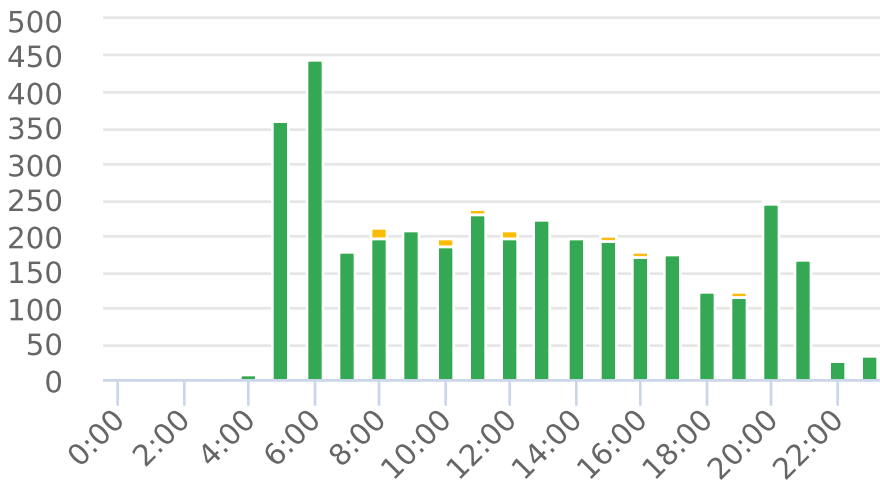

# Extended Speed Summary

castle hill ave @ knob hill, SB

Start: 2023-07-07

End: 2023-07-24

Times: 0:00:00-23:59:59

Violation Threshold: Speed Limit + 10

Speed Range: 1 to 150

## Overall Summary

Total Days of Data: 18

Speed Limit: 25

Average Speed: 13.52

50th Percentile Speed: 12.95

85th Percentile Speed: 17.04

Pace Speed Range: 9-19

Minimum Speed: 5

Maximum Speed: 139

Display Mode: Dependent Messages

Average Volume per Day: 209.1

Total Volume: 3763

● Violators ● Inside Threshold ● Compliant

● Vehicles Slowed ● Other

● Speed Limit ● Average Speed ● 50% Speed ● 85% Speed