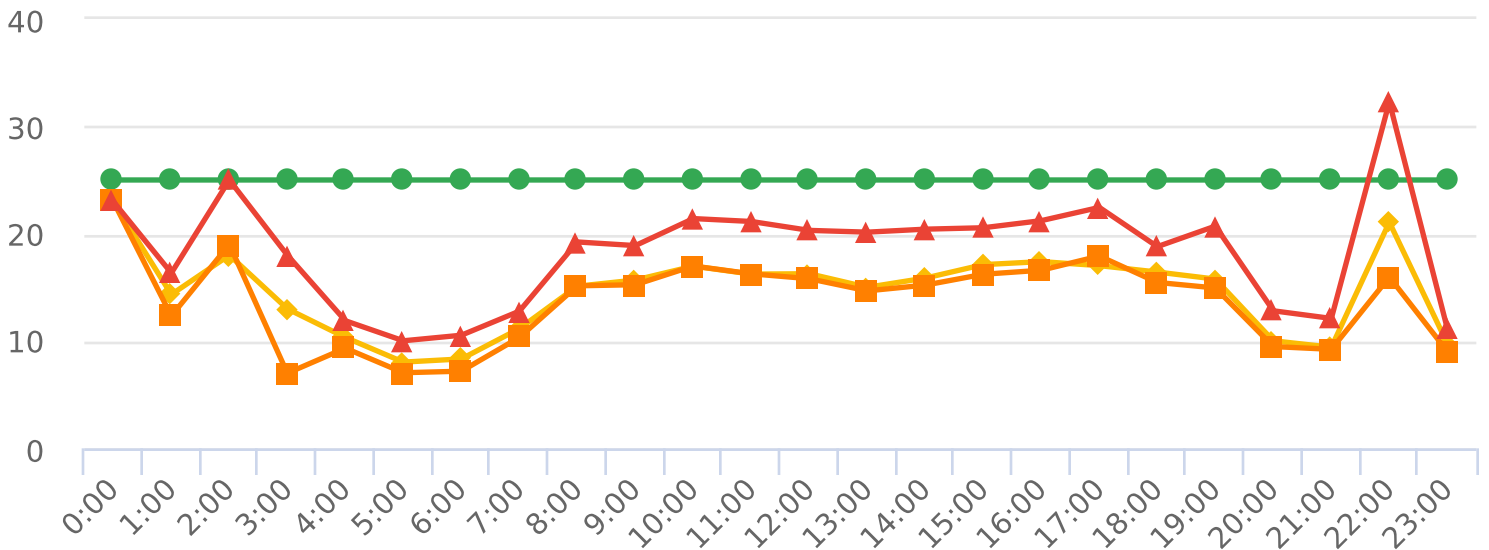

Maximum Speed: 139

Display Mode: Dependent Messages

Average Volume per Day: 209.1

Total Volume: 3763

● Violators ● Inside Threshold ● Compliant

● Vehicles Slowed ● Other

● Speed Limit ● Average Speed ● 50% Speed ● 85% Speed