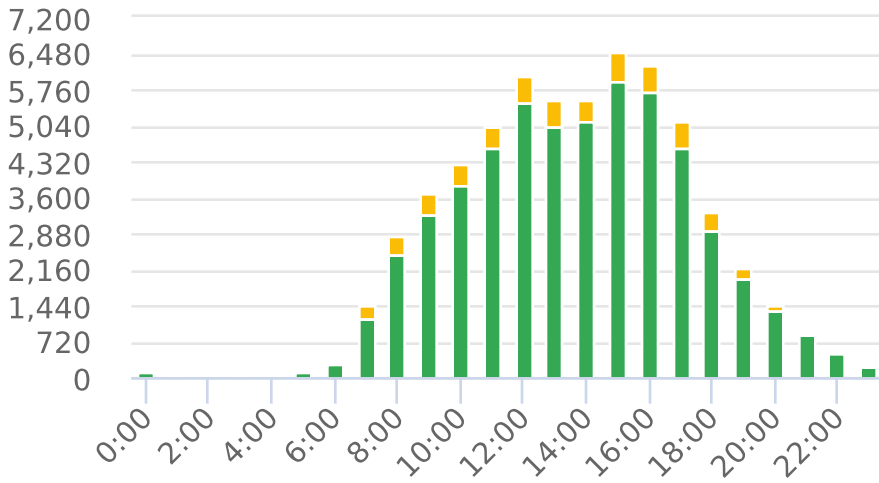

Start: 2023-04-06  
 End: 2023-05-14  
 Times: 0:00-23:59

Violation Threshold: Speed Limit + 10  
 Speed Range: 1 to 150

## Overall Summary

Total Days of Data: 39  
 Speed Limit: 30  
 Average Speed: 24.5  
 50th Percentile Speed: 24.62  
 85th Percentile Speed: 29.07  
 Pace Speed Range: 20-30

Minimum Speed: 5  
 Maximum Speed: 54  
 Display Mode: Dependent Messages  
 Average Volume per Day: 1581.9  
 Total Volume: 61696

● Violators ● Inside Threshold ● Compliant

● Vehicles Slowed ● Other

● Speed Limit ● Average Speed ● 50% Speed ● 85% Speed

Start: 2023-04-06  
End: 2023-05-14  
Times: 0:00-23:59

Violation Threshold: Speed Limit + 10  
Speed Range: 1 to 150