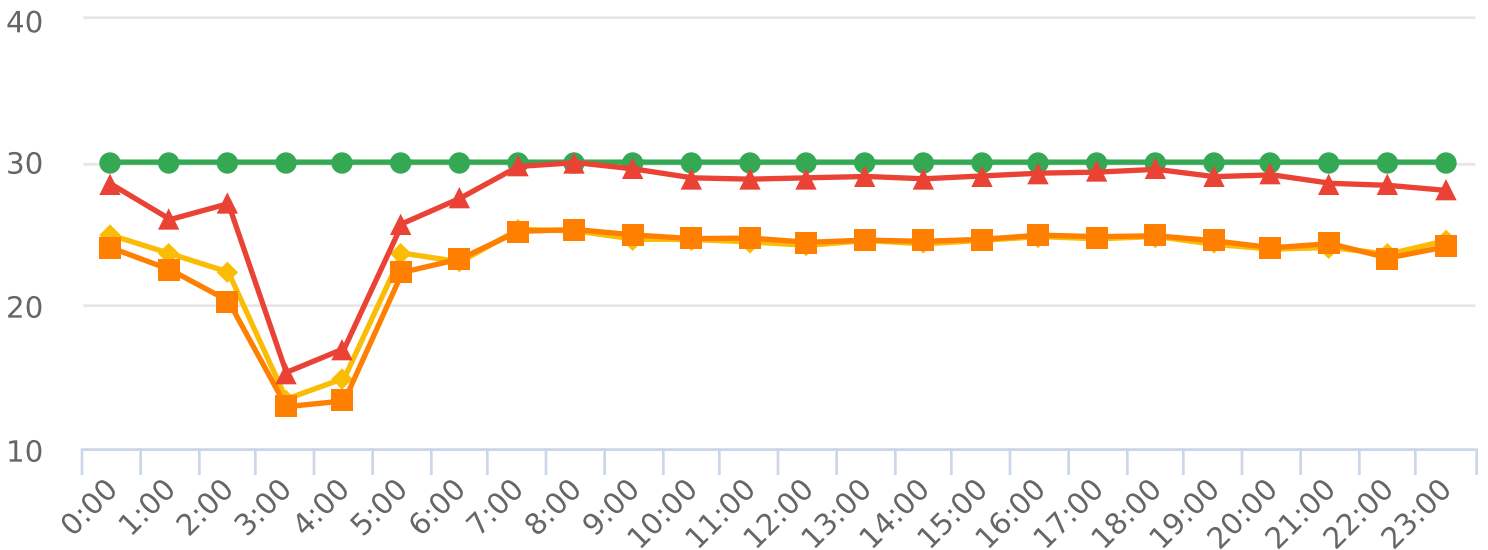

Start: 2023-04-06  
 End: 2023-05-14  
 Times: 0:00-23:59

Violation Threshold: Speed Limit + 10  
 Speed Range: 1 to 150

## Overall Summary

Total Days of Data: 39  
 Speed Limit: 30  
 Average Speed: 24.5  
 50th Percentile Speed: 24.62  
 85th Percentile Speed: 29.07  
 Pace Speed Range: 20-30

Minimum Speed: 5  
 Maximum Speed: 54  
 Display Mode: Dependent Messages  
 Average Volume per Day: 1581.9  
 Total Volume: 61696

● Violators ● Inside Threshold ● Compliant

● Vehicles Slowed ● Other

● Speed Limit ● Average Speed ● 50% Speed ● 85% Speed

Start: 2023-04-06  
End: 2023-05-14  
Times: 0:00-23:59

Violation Threshold: Speed Limit + 10  
Speed Range: 1 to 150