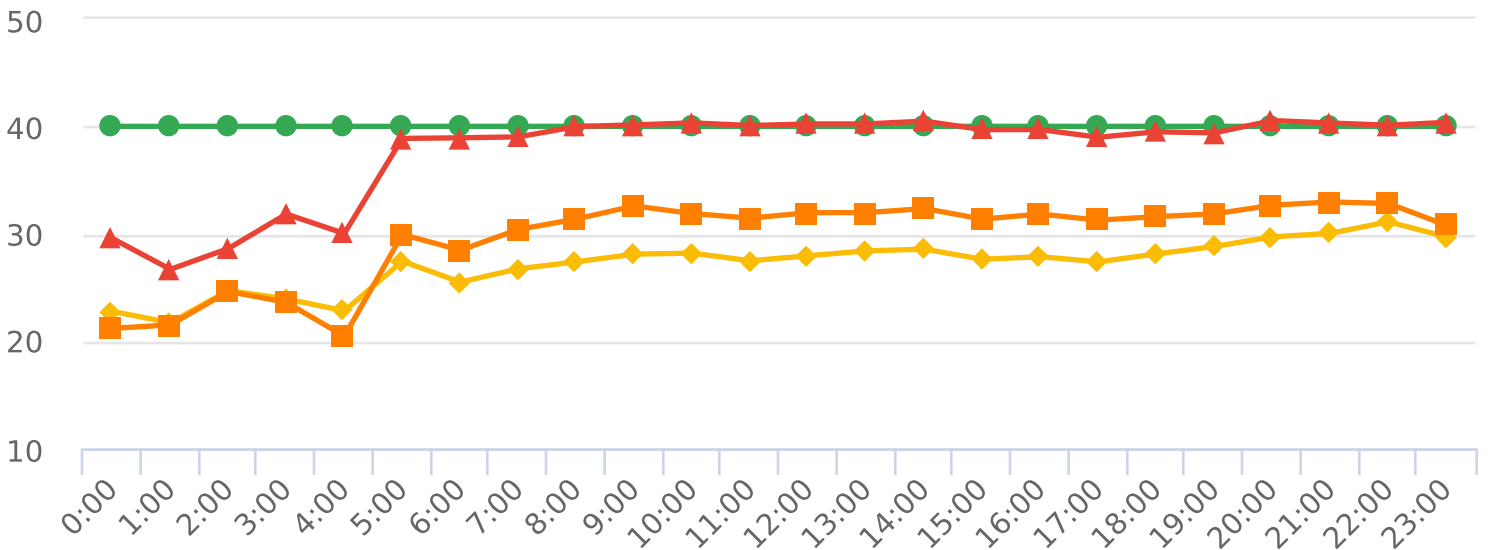

Start: 2023-01-19

End: 2023-02-07

Times: 0:00-23:59

Violation Threshold: Speed Limit + 10

Speed Range: 1 to 100

Overall Summary

Total Days of Data: 20

Speed Limit: 40

Average Speed: 27.89

50th Percentile Speed: 31.57

85th Percentile Speed: 39.8

Pace Speed Range: 30-40

Minimum Speed: 5

Maximum Speed: 66

Display Mode: Dependent Messages

Average Volume per Day: 1734.3

Total Volume: 34685

● Violators ● Inside Threshold ● Compliant

● Vehicles Slowed ● Other

● Speed Limit ● Average Speed ● 50% Speed ● 85% Speed

Start: 2023-01-19

End: 2023-02-07

Times: 0:00-23:59

Violation Threshold: Speed Limit + 10