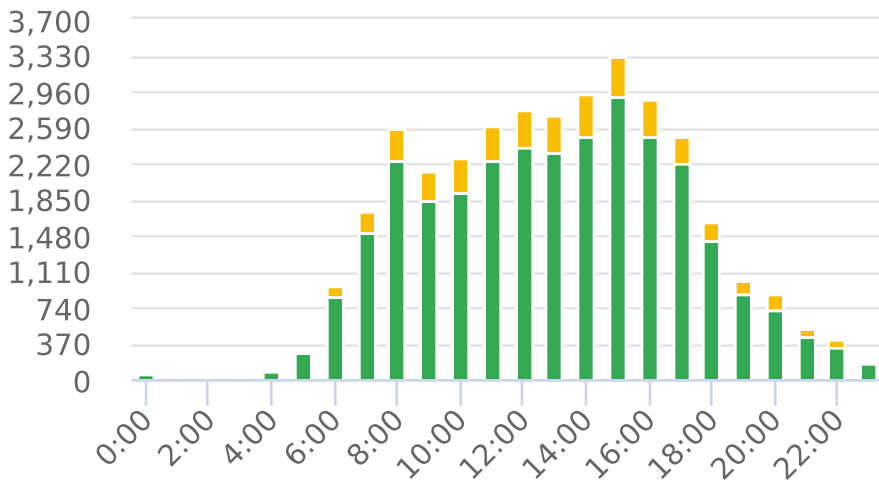

Start: 2023-01-19

End: 2023-02-07

Times: 0:00-23:59

Violation Threshold: Speed Limit + 10

Speed Range: 1 to 100

Overall Summary

Total Days of Data: 20

Speed Limit: 40

Average Speed: 27.89

50th Percentile Speed: 31.57

85th Percentile Speed: 39.8

Pace Speed Range: 30-40

Minimum Speed: 5

Maximum Speed: 66

Display Mode: Dependent Messages

Average Volume per Day: 1734.3

Total Volume: 34685

● Violators ● Inside Threshold ● Compliant

● Vehicles Slowed ● Other

● Speed Limit ● Average Speed ● 50% Speed ● 85% Speed

Start: 2023-01-19

End: 2023-02-07

Times: 0:00-23:59

Violation Threshold: Speed Limit + 10