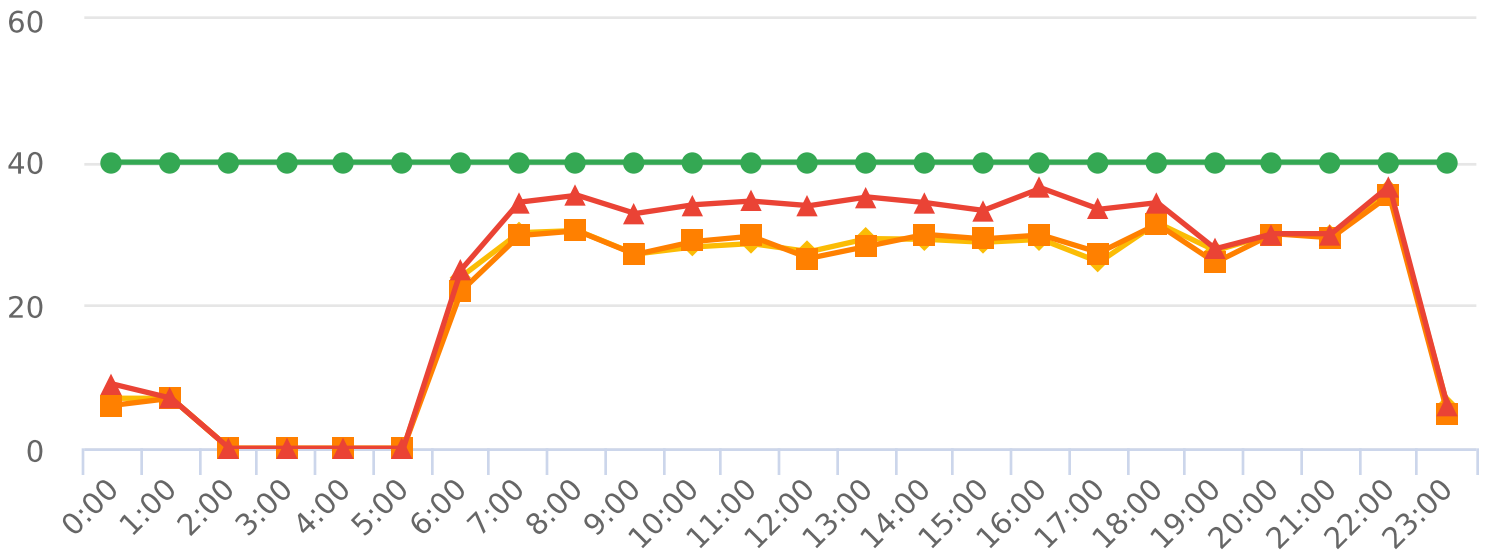

# Extended Speed Summary

w plain rd, WB

Start: 2022-10-22  
 End: 2022-11-02  
 Times: 0:00-23:59

Violation Threshold: Speed Limit + 10  
 Speed Range: 1 to 150

## Overall Summary

Total Days of Data: 12  
 Speed Limit: 40  
 Average Speed: 28.73  
 50th Percentile Speed: 28.89  
 85th Percentile Speed: 33.93  
 Pace Speed Range: 25-35

Minimum Speed: 5  
 Maximum Speed: 69  
 Display Mode: Unknown  
 Average Volume per Day: 252.6  
 Total Volume: 3031

● Violators ● Inside Threshold ● Compliant

● Vehicles Slowed ● Other

● Speed Limit ● Average Speed ● 50% Speed ● 85% Speed