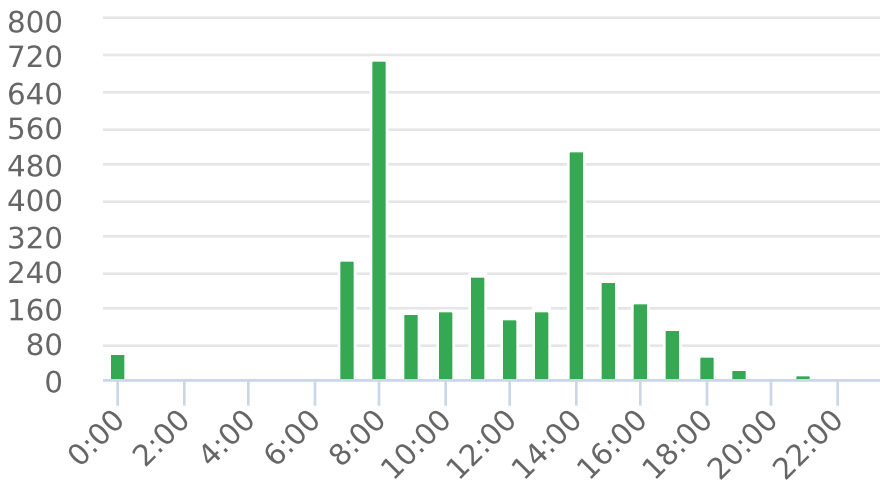

# Extended Speed Summary

w plain rd, WB

Start: 2022-10-22  
 End: 2022-11-02  
 Times: 0:00-23:59

Violation Threshold: Speed Limit + 10  
 Speed Range: 1 to 150

## Overall Summary

Total Days of Data: 12  
 Speed Limit: 40  
 Average Speed: 28.73  
 50th Percentile Speed: 28.89  
 85th Percentile Speed: 33.93  
 Pace Speed Range: 25-35

Minimum Speed: 5  
 Maximum Speed: 69  
 Display Mode: Unknown  
 Average Volume per Day: 252.6  
 Total Volume: 3031