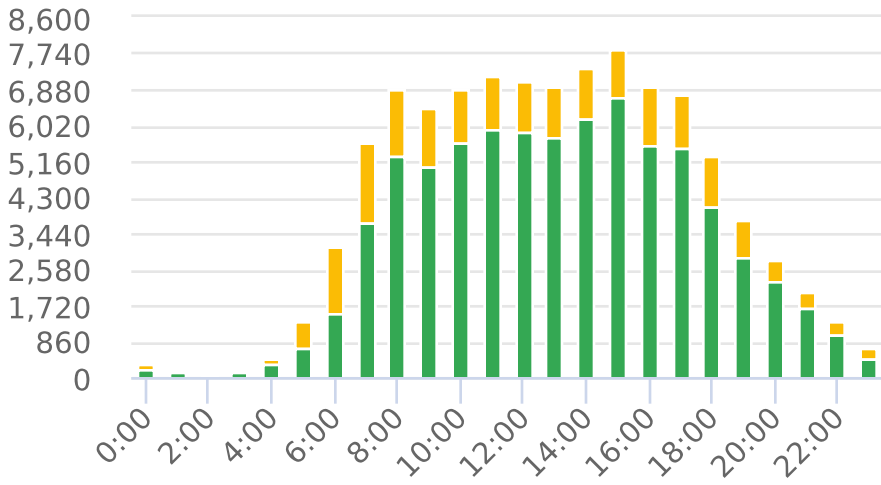

Start: 2022-05-18
 End: 2022-06-03
 Times: 0:00-23:59

Violation Threshold: Speed Limit + 10
 Speed Range: 1 to 150

Overall Summary

Total Days of Data: 17
 Speed Limit: 40, 45
 Average Speed: 35.5
 50th Percentile Speed: 36.74
 85th Percentile Speed: 41.5
 Pace Speed Range: 32-42

Minimum Speed: 5
 Maximum Speed: 77
 Display Mode: Dependent Messages
 Average Volume per Day: 5771.8
 Total Volume: 98120

● Violators ● Inside Threshold ● Compliant ● Vehicles Slowed ● Other

● Speed Limit ● Average Speed ● 50% Speed ● 85% Speed