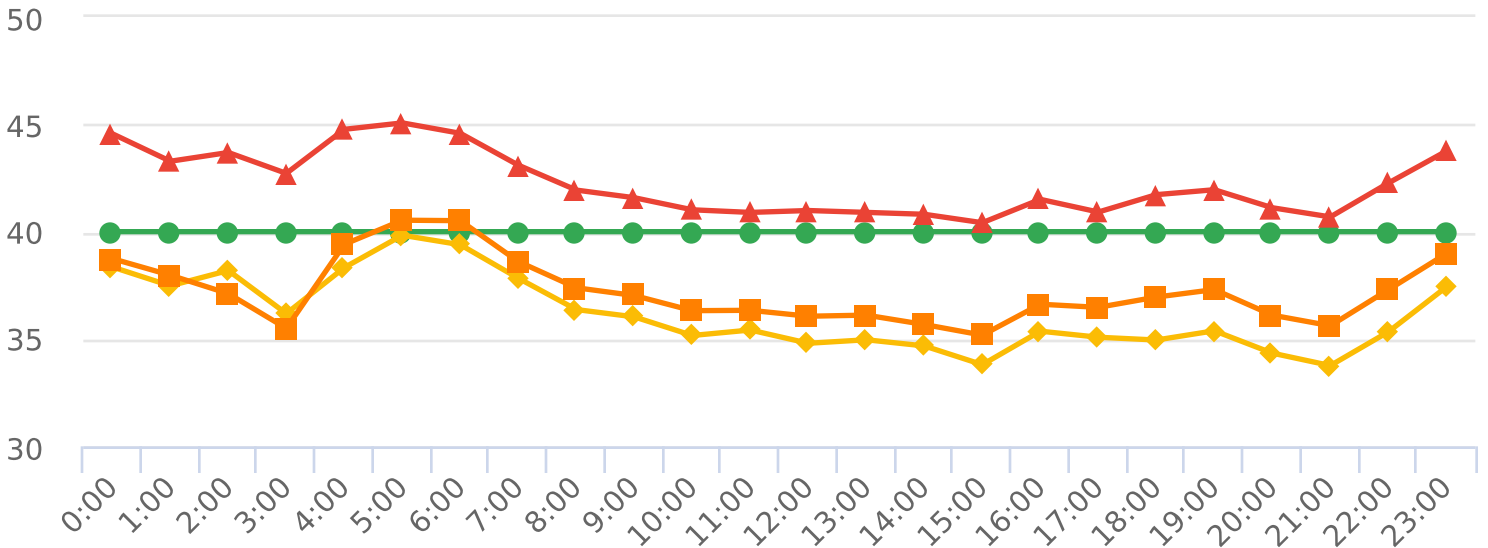

Start: 2022-05-18
 End: 2022-06-03
 Times: 0:00-23:59

Violation Threshold: Speed Limit + 10
 Speed Range: 1 to 150

Overall Summary

Total Days of Data: 17
 Speed Limit: 40, 45
 Average Speed: 35.5
 50th Percentile Speed: 36.74
 85th Percentile Speed: 41.5
 Pace Speed Range: 32-42

Minimum Speed: 5
 Maximum Speed: 77
 Display Mode: Dependent Messages
 Average Volume per Day: 5771.8
 Total Volume: 98120

● Violators ● Inside Threshold ● Compliant ● Vehicles Slowed ● Other

● Speed Limit ● Average Speed ● 50% Speed ● 85% Speed