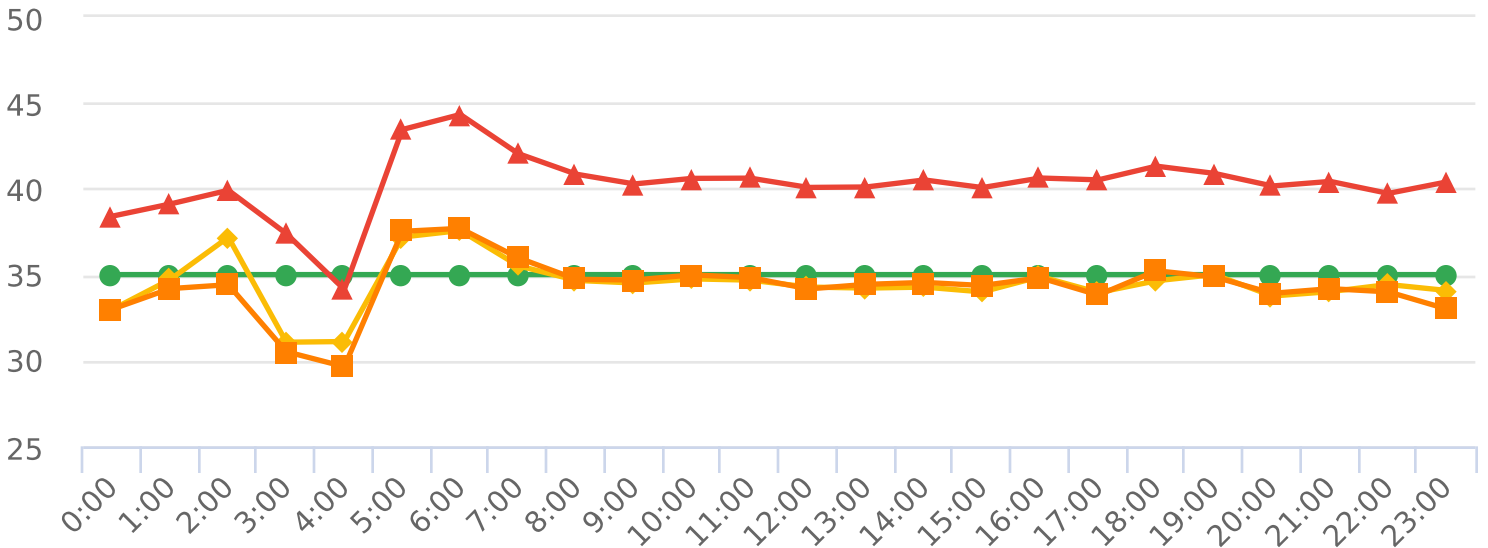

Start: 2022-04-29
End: 2022-05-18
Times: 0:00-23:59

Violation Threshold: Speed Limit + 10
Speed Range: 1 to 150

Overall Summary

Total Days of Data: 20
Speed Limit: 35
Average Speed: 34.63
50th Percentile Speed: 34.77
85th Percentile Speed: 40.71
Pace Speed Range: 30-40

Minimum Speed: 5
Maximum Speed: 72
Display Mode: Dependent Messages
Average Volume per Day: 3459.9
Total Volume: 69197

● Violators ● Inside Threshold ● Compliant ● Vehicles Slowed ● Other

● Speed Limit ● Average Speed ● 50% Speed ● 85% Speed