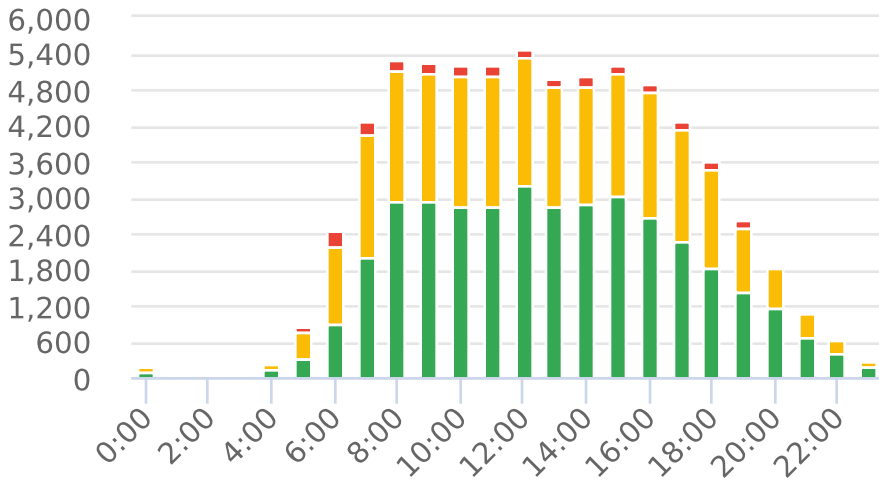

Start: 2022-04-29
End: 2022-05-18
Times: 0:00-23:59

Violation Threshold: Speed Limit + 10
Speed Range: 1 to 150

Overall Summary

Total Days of Data: 20
Speed Limit: 35
Average Speed: 34.63
50th Percentile Speed: 34.77
85th Percentile Speed: 40.71
Pace Speed Range: 30-40

Minimum Speed: 5
Maximum Speed: 72
Display Mode: Dependent Messages
Average Volume per Day: 3459.9
Total Volume: 69197

● Violators ● Inside Threshold ● Compliant ● Vehicles Slowed ● Other

● Speed Limit ● Average Speed ● 50% Speed ● 85% Speed