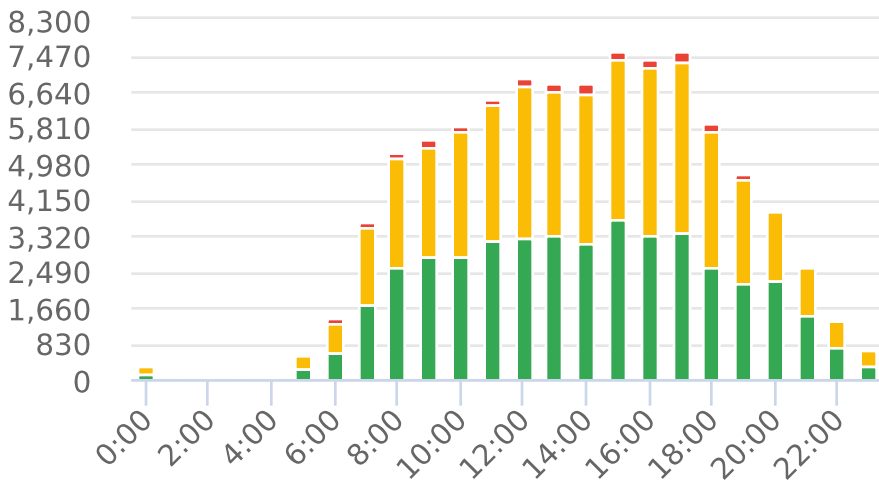

Start: 2022-04-19
 End: 2022-05-18
 Times: 0:00-23:59

Violation Threshold: Speed Limit + 10
 Speed Range: 1 to 150

Overall Summary

Total Days of Data: 20
 Speed Limit: 35
 Average Speed: 34.88
 50th Percentile Speed: 35.64
 85th Percentile Speed: 40.7
 Pace Speed Range: 31-41

Minimum Speed: 5
 Maximum Speed: 79
 Display Mode: Dependent Messages
 Average Volume per Day: 4590.0
 Total Volume: 91800

● Violators ● Inside Threshold ● Compliant ● Vehicles Slowed ● Other

● Speed Limit ● Average Speed ● 50% Speed ● 85% Speed