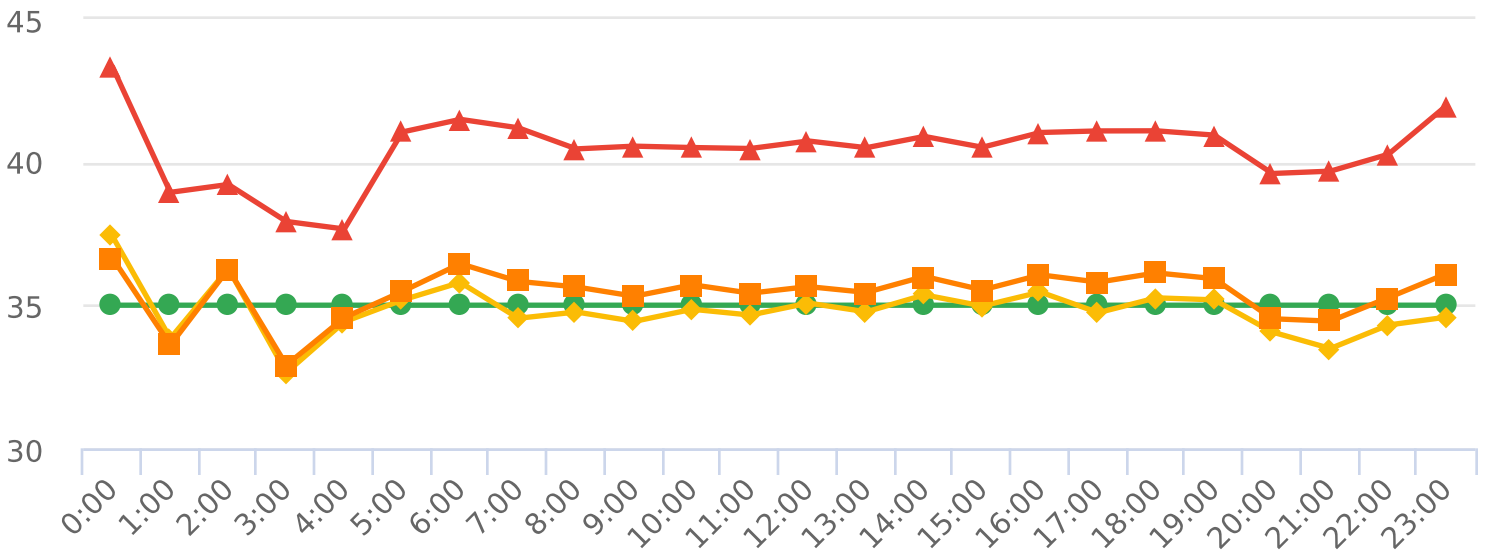

Start: 2022-04-19
 End: 2022-05-18
 Times: 0:00-23:59

Violation Threshold: Speed Limit + 10
 Speed Range: 1 to 150

Overall Summary

Total Days of Data: 20
 Speed Limit: 35
 Average Speed: 34.88
 50th Percentile Speed: 35.64
 85th Percentile Speed: 40.7
 Pace Speed Range: 31-41

Minimum Speed: 5
 Maximum Speed: 79
 Display Mode: Dependent Messages
 Average Volume per Day: 4590.0
 Total Volume: 91800

● Violators ● Inside Threshold ● Compliant ● Vehicles Slowed ● Other

● Speed Limit ● Average Speed ● 50% Speed ● 85% Speed