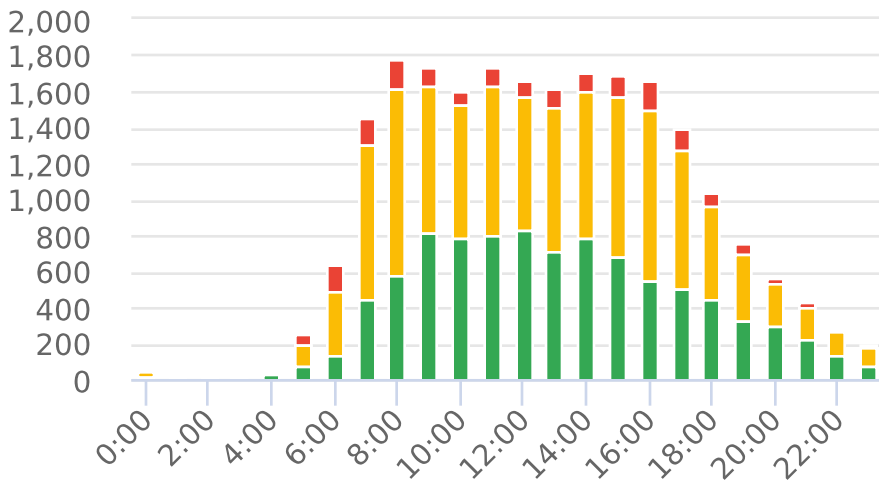

Start: 2022-06-10  
 End: 2022-06-30  
 Times: 0:00-23:59

Violation Threshold: Speed Limit + 10  
 Speed Range: 1 to 150

### Overall Summary

Total Days of Data: 21  
 Speed Limit: 40  
 Average Speed: 39.81  
 50th Percentile Speed: 41.37  
 85th Percentile Speed: 47.63  
 Pace Speed Range: 38-48

Minimum Speed: 5  
 Maximum Speed: 88  
 Display Mode: Dependent Messages  
 Average Volume per Day: 1062.5  
 Total Volume: 22313

● Violators    ● Inside Threshold    ● Compliant    ● Vehicles Slowed    ● Other

● Speed Limit    ● Average Speed    ● 50% Speed    ● 85% Speed