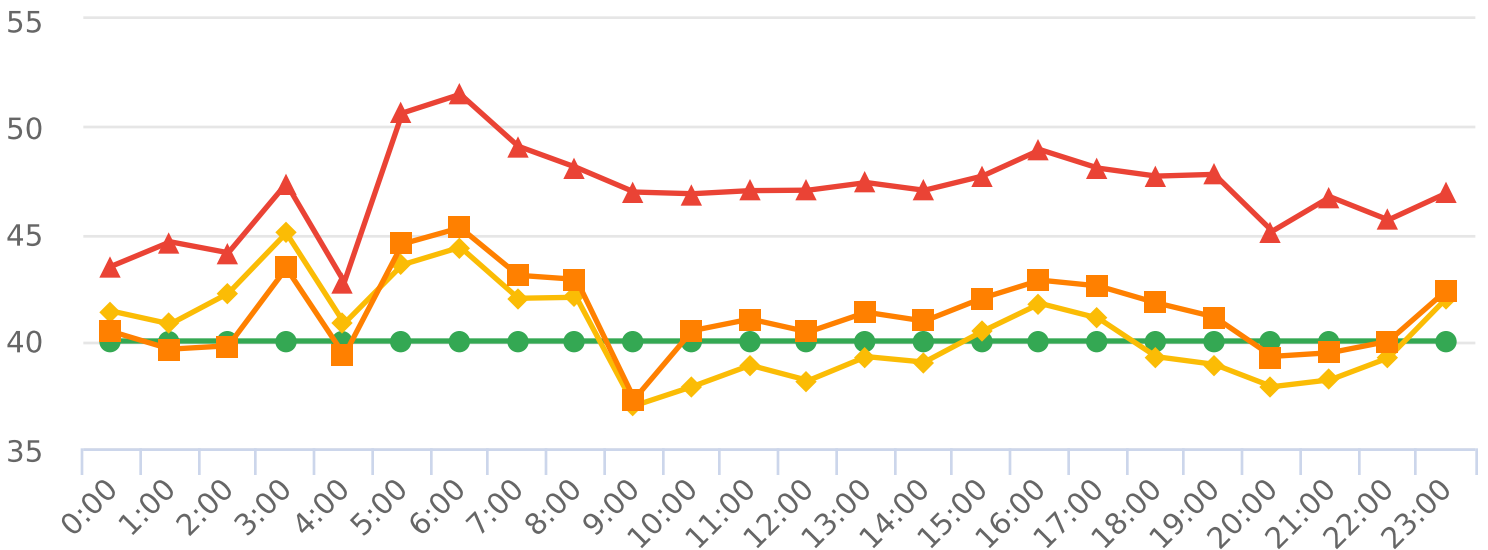

Start: 2022-06-10  
 End: 2022-06-30  
 Times: 0:00-23:59

Violation Threshold: Speed Limit + 10  
 Speed Range: 1 to 150

### Overall Summary

Total Days of Data: 21  
 Speed Limit: 40  
 Average Speed: 39.81  
 50th Percentile Speed: 41.37  
 85th Percentile Speed: 47.63  
 Pace Speed Range: 38-48

Minimum Speed: 5  
 Maximum Speed: 88  
 Display Mode: Dependent Messages  
 Average Volume per Day: 1062.5  
 Total Volume: 22313

● Violators    ● Inside Threshold    ● Compliant    ● Vehicles Slowed    ● Other

● Speed Limit    ● Average Speed    ● 50% Speed    ● 85% Speed