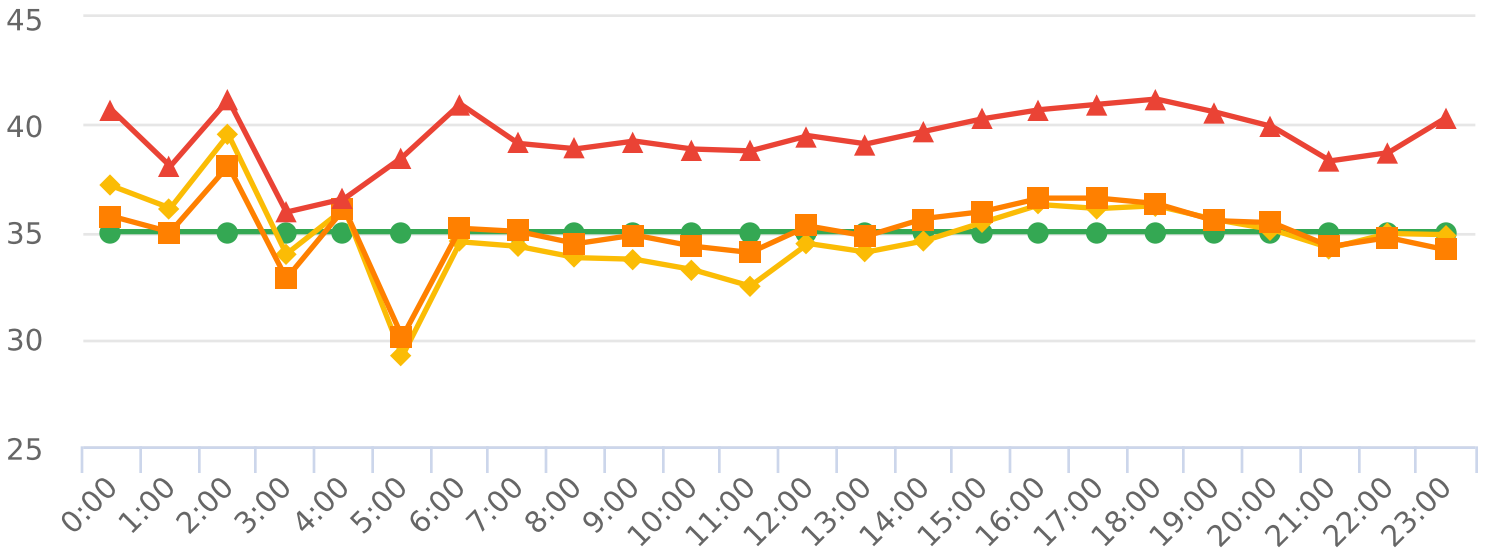

Start: 2022-06-19  
 End: 2022-06-30  
 Times: 0:00-23:59

Violation Threshold: Speed Limit + 10  
 Speed Range: 1 to 150

## Overall Summary

Total Days of Data: 12  
 Speed Limit: 35  
 Average Speed: 34.64  
 50th Percentile Speed: 35.26  
 85th Percentile Speed: 39.69  
 Pace Speed Range: 31-41

Minimum Speed: 5  
 Maximum Speed: 67  
 Display Mode: Dependent Messages  
 Average Volume per Day: 1470.1  
 Total Volume: 17641

● Violators ● Inside Threshold ● Compliant ● Vehicles Slowed ● Other

● Speed Limit ● Average Speed ● 50% Speed ● 85% Speed

Start: 2022-06-19  
End: 2022-06-30  
Times: 0:00-23:59

Violation Threshold: Speed Limit + 10  
Speed Range: 1 to 150