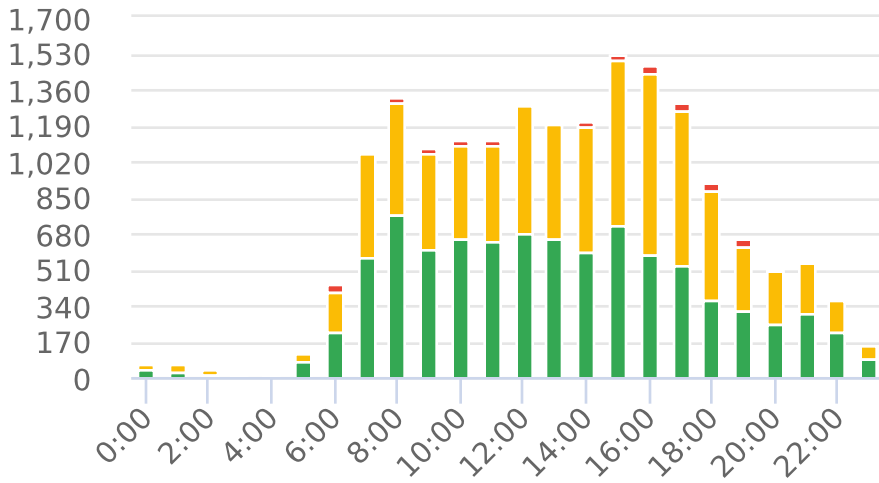

Start: 2022-06-19  
 End: 2022-06-30  
 Times: 0:00-23:59

Violation Threshold: Speed Limit + 10  
 Speed Range: 1 to 150

## Overall Summary

Total Days of Data: 12  
 Speed Limit: 35  
 Average Speed: 34.64  
 50th Percentile Speed: 35.26  
 85th Percentile Speed: 39.69  
 Pace Speed Range: 31-41

Minimum Speed: 5  
 Maximum Speed: 67  
 Display Mode: Dependent Messages  
 Average Volume per Day: 1470.1  
 Total Volume: 17641

● Violators ● Inside Threshold ● Compliant ● Vehicles Slowed ● Other

● Speed Limit ● Average Speed ● 50% Speed ● 85% Speed

Start: 2022-06-19  
End: 2022-06-30  
Times: 0:00-23:59

Violation Threshold: Speed Limit + 10  
Speed Range: 1 to 150