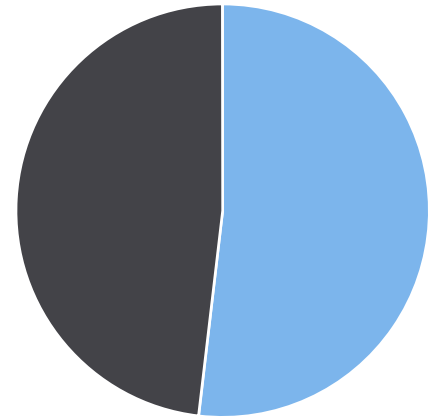

Start: 2022-03-24
 End: 2022-04-06
 Times: 0:00-23:59

Violation Threshold: Speed Limit + 10
 Speed Range: 1 to 150

Overall Summary

Total Days of Data: 14
 Speed Limit: 35
 Average Speed: 31.73
 50th Percentile Speed: 32.07
 85th Percentile Speed: 36.38
 Pace Speed Range: 28-38

Minimum Speed: 5
 Maximum Speed: 59
 Display Mode: Dependent Messages
 Average Volume per Day: 1270.8
 Total Volume: 17791

■ Violators
 ■ Inside Threshold
 ■ Compliant
 ■ Vehicles Slowed
 ■ Other

● Speed Limit
 ◆ Average Speed
 ■ 50% Speed
 ▲ 85% Speed