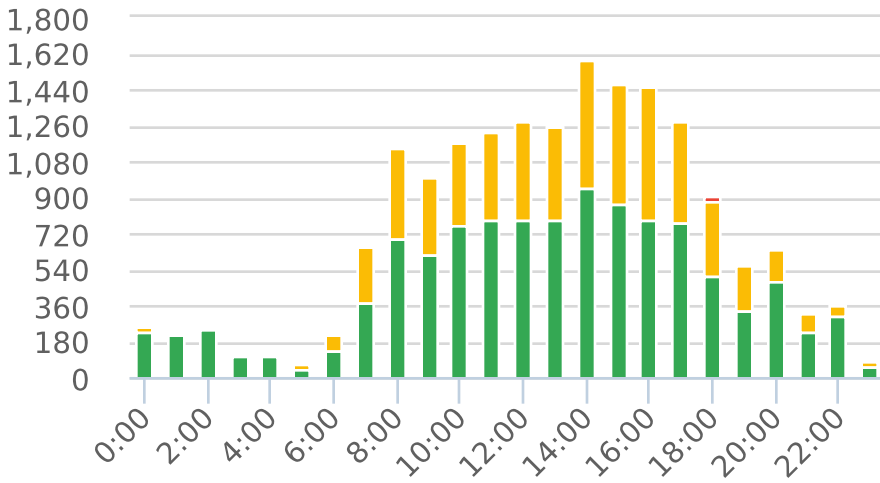

Start: 2022-03-24
 End: 2022-04-06
 Times: 0:00-23:59

Violation Threshold: Speed Limit + 10
 Speed Range: 1 to 150

Overall Summary

Total Days of Data: 14
 Speed Limit: 35
 Average Speed: 31.73
 50th Percentile Speed: 32.07
 85th Percentile Speed: 36.38
 Pace Speed Range: 28-38

Minimum Speed: 5
 Maximum Speed: 59
 Display Mode: Dependent Messages
 Average Volume per Day: 1270.8
 Total Volume: 17791

■ Violators
 ■ Inside Threshold
 ■ Compliant
 ■ Vehicles Slowed
 ■ Other

● Speed Limit
 ◆ Average Speed
 ■ 50% Speed
 ▲ 85% Speed