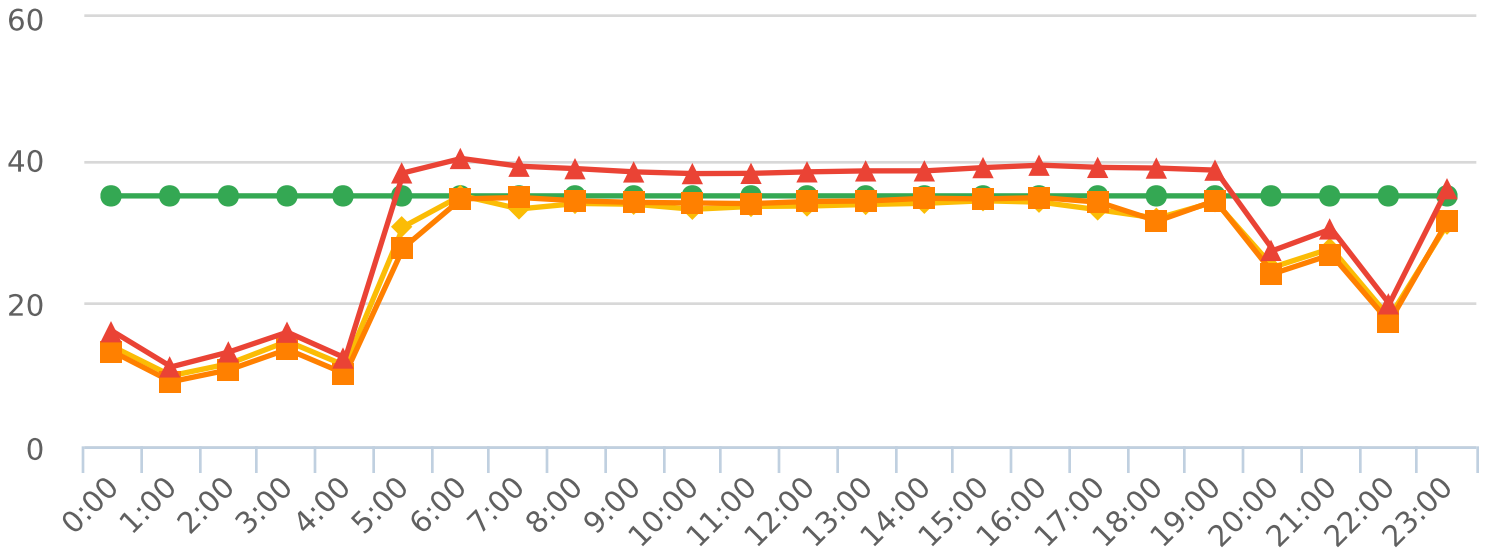

Start: 2022-03-24
 End: 2022-04-06
 Times: 0:00-23:59

Violation Threshold: Speed Limit + 10
 Speed Range: 1 to 150

Overall Summary

Total Days of Data: 14
 Speed Limit: 35
 Average Speed: 31.73
 50th Percentile Speed: 32.07
 85th Percentile Speed: 36.38
 Pace Speed Range: 28-38

Minimum Speed: 5
 Maximum Speed: 59
 Display Mode: Dependent Messages
 Average Volume per Day: 1270.8
 Total Volume: 17791

■ Violators
 ■ Inside Threshold
 ■ Compliant
 ■ Vehicles Slowed
 ■ Other

● Speed Limit
 ◆ Average Speed
 ■ 50% Speed
 ▲ 85% Speed