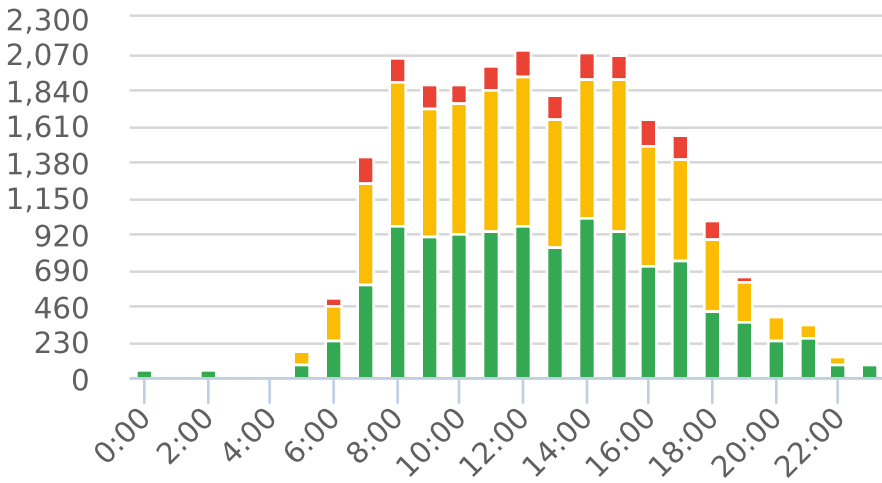

Start: 2022-03-18
 End: 2022-04-06
 Times: 0:00-23:59

Violation Threshold: Speed Limit + 10
 Speed Range: 1 to 150

Overall Summary

Total Days of Data: 20
 Speed Limit: 35
 Average Speed: 34.01
 50th Percentile Speed: 35.32
 85th Percentile Speed: 42.35
 Pace Speed Range: 32-42

Minimum Speed: 5
 Maximum Speed: 66
 Display Mode: Dependent Messages
 Average Volume per Day: 1202.0
 Total Volume: 24040

■ Violators
 ■ Inside Threshold
 ■ Compliant
 ■ Vehicles Slowed
 ■ Other

● Speed Limit
 ◆ Average Speed
 ■ 50% Speed
 ▲ 85% Speed