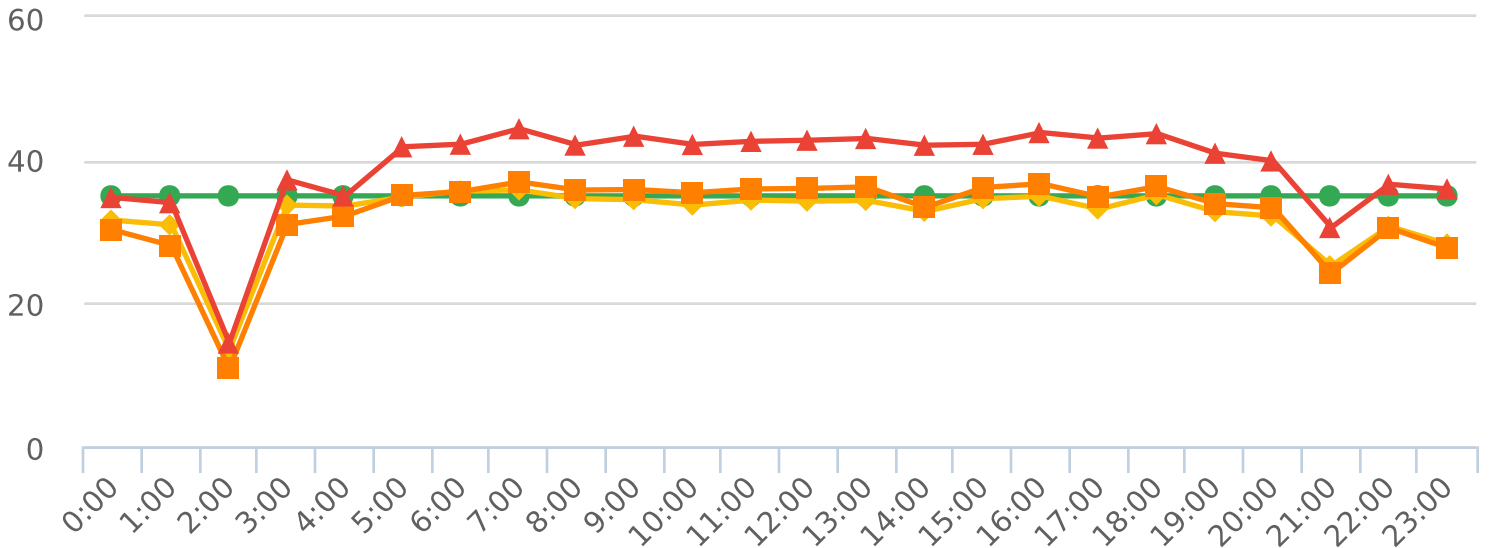

Start: 2022-03-18
 End: 2022-04-06
 Times: 0:00-23:59

Violation Threshold: Speed Limit + 10
 Speed Range: 1 to 150

Overall Summary

Total Days of Data: 20
 Speed Limit: 35
 Average Speed: 34.01
 50th Percentile Speed: 35.32
 85th Percentile Speed: 42.35
 Pace Speed Range: 32-42

Minimum Speed: 5
 Maximum Speed: 66
 Display Mode: Dependent Messages
 Average Volume per Day: 1202.0
 Total Volume: 24040

■ Violators
 ■ Inside Threshold
 ■ Compliant
 ■ Vehicles Slowed
 ■ Other

● Speed Limit
 ◆ Average Speed
 ■ 50% Speed
 ▲ 85% Speed