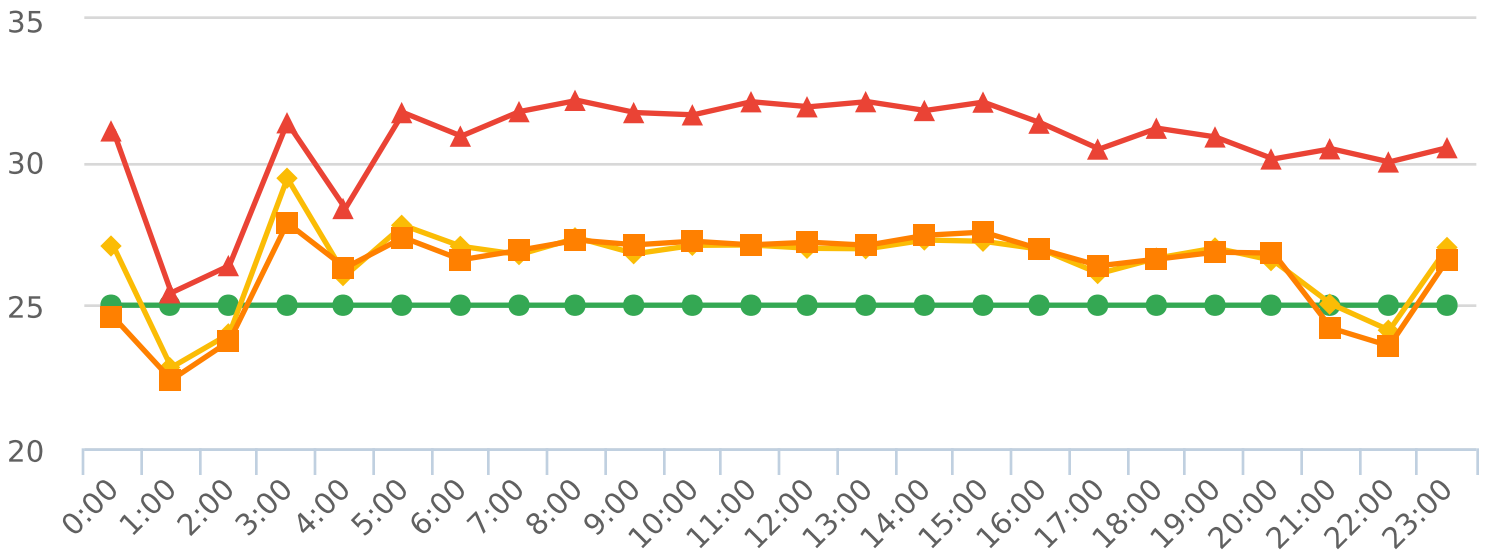

# Extended Speed Summary

Taconic Ave @ Castle St, NB

Start: 2021-12-14  
 End: 2022-01-04  
 Times: 0:00-23:59

Violation Threshold: Speed Limit + 10  
 Speed Range: 1 to 150

## Overall Summary

Total Days of Data: 22  
 Speed Limit: 25  
 Average Speed: 26.9  
 50th Percentile Speed: 26.99  
 85th Percentile Speed: 31.59  
 Pace Speed Range: 23-33

Minimum Speed: 5  
 Maximum Speed: 55  
 Display Mode: Dependent Messages  
 Average Volume per Day: 1498.3  
 Total Volume: 32962

■ Violators   
 ■ Inside Threshold   
 ■ Compliant   
 ■ Vehicles Slowed   
 ■ Other

● Speed Limit   
 ◆ Average Speed   
 ■ 50% Speed   
 ▲ 85% Speed