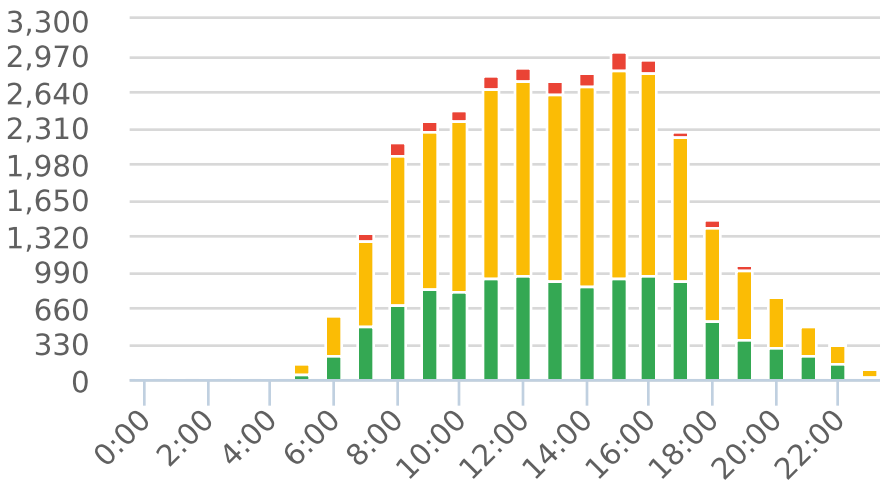

# Extended Speed Summary

Taconic Ave @ Castle St, NB

Start: 2021-12-14  
 End: 2022-01-04  
 Times: 0:00-23:59

Violation Threshold: Speed Limit + 10  
 Speed Range: 1 to 150

## Overall Summary

Total Days of Data: 22  
 Speed Limit: 25  
 Average Speed: 26.9  
 50th Percentile Speed: 26.99  
 85th Percentile Speed: 31.59  
 Pace Speed Range: 23-33

Minimum Speed: 5  
 Maximum Speed: 55  
 Display Mode: Dependent Messages  
 Average Volume per Day: 1498.3  
 Total Volume: 32962

■ Violators   
 ■ Inside Threshold   
 ■ Compliant   
 ■ Vehicles Slowed   
 ■ Other

● Speed Limit   
 ◆ Average Speed   
 ■ 50% Speed   
 ▲ 85% Speed