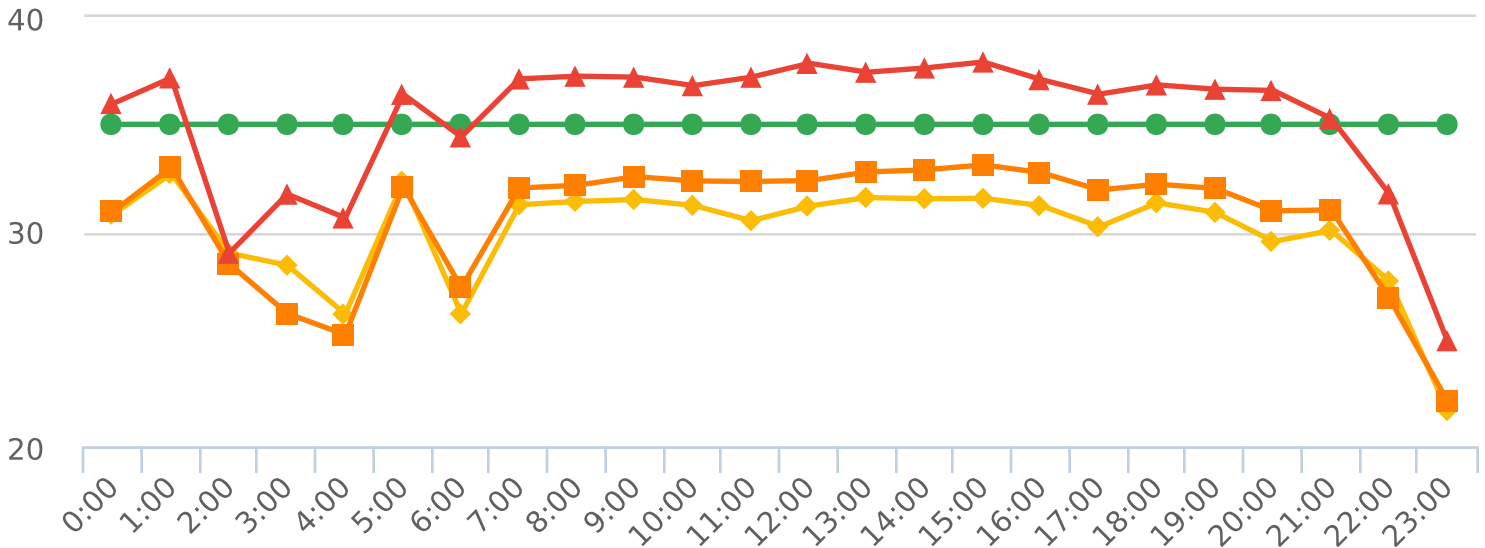

Start: 2021-11-18
 End: 2021-12-02
 Times: 0:00-23:59

Violation Threshold: Speed Limit + 10
 Speed Range: 1 to 150

Overall Summary

Total Days of Data: 15
 Speed Limit: 35
 Average Speed: 30.88
 50th Percentile Speed: 32.12
 85th Percentile Speed: 36.89
 Pace Speed Range: 28-38

Minimum Speed: 5
 Maximum Speed: 60
 Display Mode: Speed Limit Sign, Single
 Average Volume per Day: 735.2
 Total Volume: 11028

■ Violators
 ■ Inside Threshold
 ■ Compliant
 ■ Vehicles Slowed
 ■ Other

● Speed Limit
 ◆ Average Speed
 ■ 50% Speed
 ▲ 85% Speed