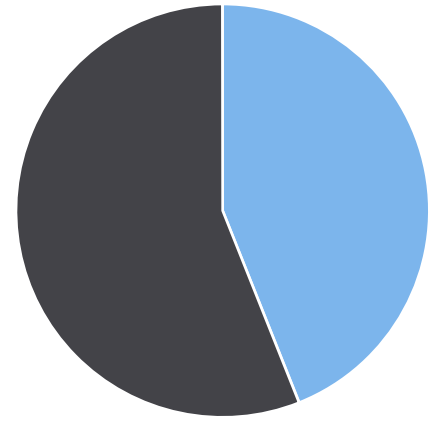

Start: 2021-11-18
 End: 2021-12-02
 Times: 0:00-23:59

Violation Threshold: Speed Limit + 10
 Speed Range: 1 to 150

Overall Summary

Total Days of Data: 15
 Speed Limit: 35
 Average Speed: 30.88
 50th Percentile Speed: 32.12
 85th Percentile Speed: 36.89
 Pace Speed Range: 28-38

Minimum Speed: 5
 Maximum Speed: 60
 Display Mode: Speed Limit Sign, Single
 Average Volume per Day: 735.2
 Total Volume: 11028

■ Violators
 ■ Inside Threshold
 ■ Compliant
 ■ Vehicles Slowed
 ■ Other

● Speed Limit
 ◆ Average Speed
 ■ 50% Speed
 ▲ 85% Speed