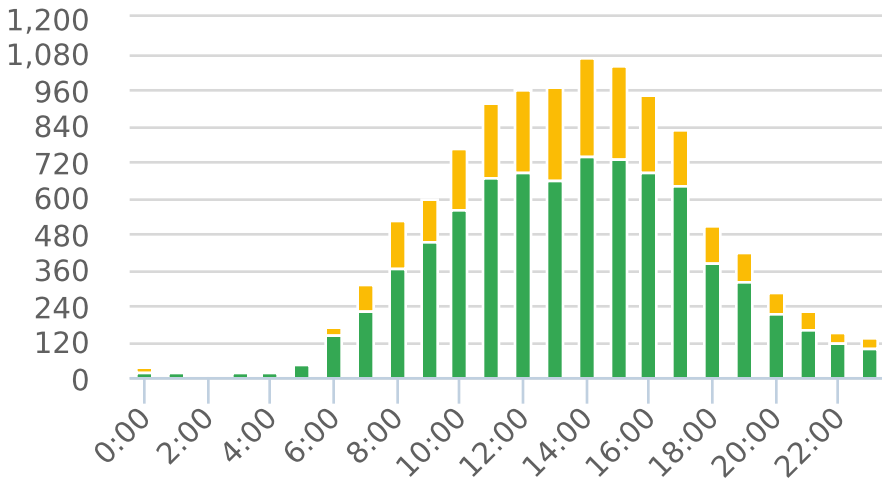

Start: 2021-11-18
 End: 2021-12-02
 Times: 0:00-23:59

Violation Threshold: Speed Limit + 10
 Speed Range: 1 to 150

Overall Summary

Total Days of Data: 15
 Speed Limit: 35
 Average Speed: 30.88
 50th Percentile Speed: 32.12
 85th Percentile Speed: 36.89
 Pace Speed Range: 28-38

Minimum Speed: 5
 Maximum Speed: 60
 Display Mode: Speed Limit Sign, Single
 Average Volume per Day: 735.2
 Total Volume: 11028

■ Violators
 ■ Inside Threshold
 ■ Compliant
 ■ Vehicles Slowed
 ■ Other

● Speed Limit
 ◆ Average Speed
 ■ 50% Speed
 ▲ 85% Speed